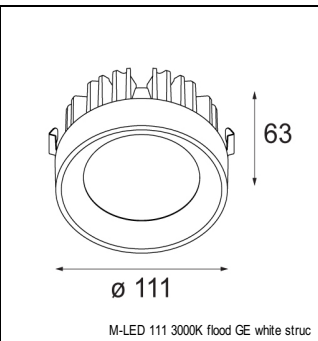

MULTIPLE FOR 3X LED GE

ACCESSORIES

GYPKIT

10410330 | GYPKIT 530X257X470X170

CONBOX

10390330 | CONBOX 228X532X122X292

M-LED

11298509	M-LED 111 3000K FLOOD GE WHITE STRUC
11298424	M-LED 111 3000K MEDIUM GE BRUSHED ALU
11298402	M-LED 111 3000K MEDIUM GE BLACK MATT
11298409	M-LED 111 3000K MEDIUM GE WHITE STRUC
11298324	M-LED 111 3000K SPOT GE BRUSHED ALU
11298302	M-LED 111 3000K SPOT GE BLACK MATT
11298309	M-LED 111 3000K SPOT GE WHITE STRUC
11298224	M-LED 111 2700K FLOOD GE BRUSHED ALU
11298202	M-LED 111 2700K FLOOD GE BLACK MATT
11298209	M-LED 111 2700K FLOOD GE WHITE STRUC
11298124	M-LED 111 2700K MEDIUM GE BRUSHED ALU
11298102	M-LED 111 2700K MEDIUM GE BLACK MATT
11298109	M-LED 111 2700K MEDIUM GE WHITE STRUC
11298024	M-LED 111 2700K SPOT GE BRUSHED ALU
11298002	M-LED 111 2700K SPOT GE BLACK MATT
11298009	M-LED 111 2700K SPOT GE WHITE STRUC
11298502	M-LED 111 3000K FLOOD GE BLACK MATT
11298524	M-LED 111 3000K FLOOD GE BRUSHED ALU
11298609	M-LED 111 4000K SPOT GE WHITE STRUC
11298602	M-LED 111 4000K SPOT GE BLACK MATT
11298624	M-LED 111 4000K SPOT GE BRUSHED ALU
11298709	M-LED 111 4000K MEDIUM GE WHITE STRUC
11298702	M-LED 111 4000K MEDIUM GE BLACK MATT
11298724	M-LED 111 4000K MEDIUM GE BRUSHED ALU
11298809	M-LED 111 4000K FLOOD GE WHITE STRUC

ACCESSORIES

M-LED

11298802 | M-LED 111 4000K FLOOD GE BLACK MATT
11298824 | M-LED 111 4000K FLOOD GE BRUSHED ALU

HUE-BRIDGE

70000617 | PHILIPS HUE BRIDGE UK
70000616 | PHILIPS HUE BRIDGE EU

HUE-DEVICE

70000847 | PHILIPS HUE SENSOR
70000615 | PHILIPS HUE TAP SWITCH
70000614 | PHILIPS HUE DIMMER SWITCH

HUE-MODULE

13190030 | MODULAR CONNECTED 1-10V WHITE COMPONENT