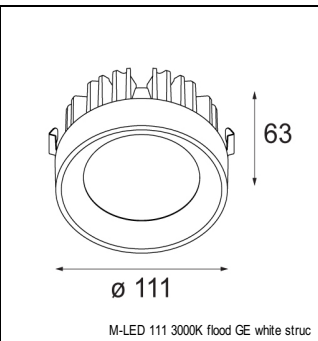

MULTIPLE FOR 2X LED GE

ACCESSORIES

GYPKIT

10410230 | GYPKIT 385X257X325X170

CONBOX

10390230 | CONBOX 228X387X122X292

M-LED

11298509	M-LED 111 3000K FLOOD GE WHITE STRUC
11298424	M-LED 111 3000K MEDIUM GE BRUSHED ALU
11298409	M-LED 111 3000K MEDIUM GE WHITE STRUC
11298302	M-LED 111 3000K SPOT GE BLACK MATT
11298224	M-LED 111 2700K FLOOD GE BRUSHED ALU
11298202	M-LED 111 2700K FLOOD GE BLACK MATT
11298209	M-LED 111 2700K FLOOD GE WHITE STRUC
11298124	M-LED 111 2700K MEDIUM GE BRUSHED ALU
11298102	M-LED 111 2700K MEDIUM GE BLACK MATT
11298109	M-LED 111 2700K MEDIUM GE WHITE STRUC
11298024	M-LED 111 2700K SPOT GE BRUSHED ALU
11298002	M-LED 111 2700K SPOT GE BLACK MATT
11298009	M-LED 111 2700K SPOT GE WHITE STRUC
11298502	M-LED 111 3000K FLOOD GE BLACK MATT
11298524	M-LED 111 3000K FLOOD GE BRUSHED ALU
11298609	M-LED 111 4000K SPOT GE WHITE STRUC
11298602	M-LED 111 4000K SPOT GE BLACK MATT
11298624	M-LED 111 4000K SPOT GE BRUSHED ALU
11298709	M-LED 111 4000K MEDIUM GE WHITE STRUC
11298702	M-LED 111 4000K MEDIUM GE BLACK MATT
11298724	M-LED 111 4000K MEDIUM GE BRUSHED ALU
11298809	M-LED 111 4000K FLOOD GE WHITE STRUC
11298802	M-LED 111 4000K FLOOD GE BLACK MATT
11298824	M-LED 111 4000K FLOOD GE BRUSHED ALU
11298309	M-LED 111 3000K SPOT GE WHITE STRUC

ACCESSORIES

M-LED

11298324 | M-LED 111 3000K SPOT GE BRUSHED ALU
11298402 | M-LED 111 3000K MEDIUM GE BLACK MATT

HUE-BRIDGE

70000617 | PHILIPS HUE BRIDGE UK
70000616 | PHILIPS HUE BRIDGE EU

HUE-DEVICE

70000847 | PHILIPS HUE SENSOR
70000615 | PHILIPS HUE TAP SWITCH
70000614 | PHILIPS HUE DIMMER SWITCH

HUE-MODULE

13190030 | MODULAR CONNECTED 1-10V WHITE COMPONENT