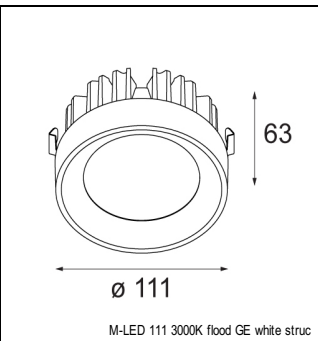

MULTIPLE FOR 1X LED GE

ACCESSORIES

GYPKIT

10410130 | GYPKIT 310X212X170X170

CONBOX

10390130 | CONBOX 183X312X122X247

M-LED

11298509	M-LED 111 3000K FLOOD GE WHITE STRUC
11298424	M-LED 111 3000K MEDIUM GE BRUSHED ALU
11298402	M-LED 111 3000K MEDIUM GE BLACK MATT
11298409	M-LED 111 3000K MEDIUM GE WHITE STRUC
11298324	M-LED 111 3000K SPOT GE BRUSHED ALU
11298302	M-LED 111 3000K SPOT GE BLACK MATT
11298309	M-LED 111 3000K SPOT GE WHITE STRUC
11298224	M-LED 111 2700K FLOOD GE BRUSHED ALU
11298202	M-LED 111 2700K FLOOD GE BLACK MATT
11298124	M-LED 111 2700K MEDIUM GE BRUSHED ALU
11298102	M-LED 111 2700K MEDIUM GE BLACK MATT
11298109	M-LED 111 2700K MEDIUM GE WHITE STRUC
11298024	M-LED 111 2700K SPOT GE BRUSHED ALU
11298002	M-LED 111 2700K SPOT GE BLACK MATT
11298009	M-LED 111 2700K SPOT GE WHITE STRUC
11298502	M-LED 111 3000K FLOOD GE BLACK MATT
11298524	M-LED 111 3000K FLOOD GE BRUSHED ALU
11298609	M-LED 111 4000K SPOT GE WHITE STRUC
11298602	M-LED 111 4000K SPOT GE BLACK MATT
11298624	M-LED 111 4000K SPOT GE BRUSHED ALU
11298709	M-LED 111 4000K MEDIUM GE WHITE STRUC
11298702	M-LED 111 4000K MEDIUM GE BLACK MATT
11298724	M-LED 111 4000K MEDIUM GE BRUSHED ALU
11298809	M-LED 111 4000K FLOOD GE WHITE STRUC
11298802	M-LED 111 4000K FLOOD GE BLACK MATT

ACCESSORIES

M-LED

11298824 | M-LED 111 4000K FLOOD GE BRUSHED ALU
11298209 | M-LED 111 2700K FLOOD GE WHITE STRUC

HUE-BRIDGE

70000617 | PHILIPS HUE BRIDGE UK
70000616 | PHILIPS HUE BRIDGE EU

HUE-DEVICE

70000847 | PHILIPS HUE SENSOR
70000615 | PHILIPS HUE TAP SWITCH
70000614 | PHILIPS HUE DIMMER SWITCH

HUE-MODULE

13190030 | MODULAR CONNECTED 1-10V WHITE COMPONENT