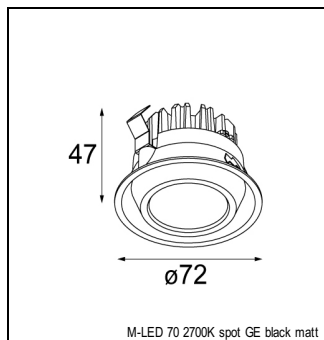

MINI MULTIPLE TRIMLESS FOR 3X LED GE

ACCESSORIES

HUE-DEVICE

70000615	PHILIPS HUE TAP SWITCH
70000847	PHILIPS HUE SENSOR
70000614	PHILIPS HUE DIMMER SWITCH

M-LED

14070002	M-LED 70 2700K SPOT GE BLACK MATT
14070102	M-LED 70 2700K MEDIUM GE BLACK MATT
14070202	M-LED 70 2700K FLOOD GE BLACK MATT
14070209	M-LED 70 2700K FLOOD GE WHITE STRUC
14070109	M-LED 70 2700K MEDIUM GE WHITE STRUC
14070302	M-LED 70 3000K SPOT GE BLACK MATT
14070009	M-LED 70 2700K SPOT GE WHITE STRUC
14070309	M-LED 70 3000K SPOT GE WHITE STRUC
14070402	M-LED 70 3000K MEDIUM GE BLACK MATT
14070409	M-LED 70 3000K MEDIUM GE WHITE STRUC
14070502	M-LED 70 3000K FLOOD GE BLACK MATT
14070609	M-LED 70 4000K SPOT GE WHITE STRUC
14070509	M-LED 70 3000K FLOOD GE WHITE STRUC
14070809	M-LED 70 4000K FLOOD GE WHITE STRUC
14070802	M-LED 70 4000K FLOOD GE BLACK MATT
14070709	M-LED 70 4000K MEDIUM GE WHITE STRUC
14070702	M-LED 70 4000K MEDIUM GE BLACK MATT
14070602	M-LED 70 4000K SPOT GE BLACK MATT

HUE-MODULE

13190030	MODULAR CONNECTED 1-10V WHITE COMPONENT

HUE-BRIDGE

70000617	PHILIPS HUE BRIDGE UK
70000616	PHILIPS HUE BRIDGE EU

CONBOX

10440730	CONBOX 342X158X130X420

ACCESSORIES

RECESSED-FRAME

10460730	RECESSED FRAME MINI MULTIPLE TRIMLESS 3X