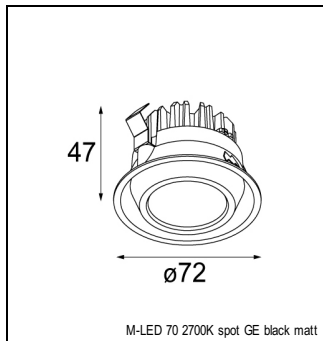

Art. Nr. 13131202

SPECIFICATIONS

Lamp	3x LED (not incl.)
Gear / Transfo	LED gear not incl.
Cut-out size	l 308 w 103 h 120
Weight	1.23kg
Min. Distance	0.1 m
Power supply	
IP	IP20
Glow Wire Test	960°
Adjustability	v -35°/+35°
Remark	! must be used with M-LED 70

HUE-MODULE

13190030	MODULAR CONNECTED 1-10V WHITE COMPONENT
----------	---

HUE-BRIDGE

70000617	PHILIPS HUE BRIDGE UK
70000616	PHILIPS HUE BRIDGE EU

CONBOX

10440730	CONBOX 342X158X130X420
----------	------------------------