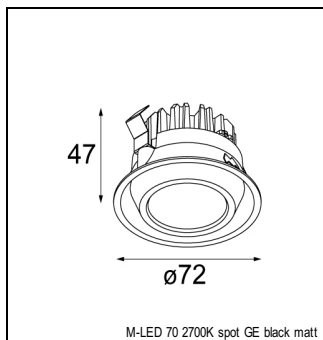

Art. Nr. 13131109

SPECIFICATIONS

Lamp	2x LED (not incl.)
Gear / Transfo	LED gear not incl.
Cut-out size	l 203 w 103 h 120
Weight	0.90kg
Min. Distance	0.1 m
Power supply	
IP	IP20
Glow Wire Test	960°
Adjustability	v -35°/+35°
Remark	! must be used with M-LED 70

CONBOX

10440230	CONBOX 237X158X130X315
----------	------------------------

ACCESSORIES

RECESSED-FRAME

10460230	RECESSED FRAME MINI MULTIPLE TRIMLESS 2X
----------	--