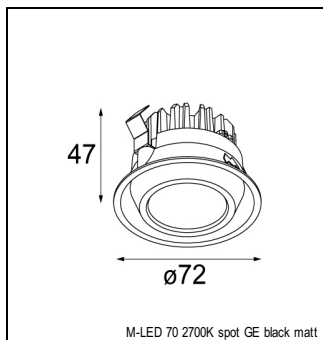

MINI MULTIPLE TRIMLESS FOR 2X LED GE

ACCESSORIES

M-LED

14070002	M-LED 70 2700K SPOT GE BLACK MATT
14070102	M-LED 70 2700K MEDIUM GE BLACK MATT
14070202	M-LED 70 2700K FLOOD GE BLACK MATT
14070209	M-LED 70 2700K FLOOD GE WHITE STRUC
14070109	M-LED 70 2700K MEDIUM GE WHITE STRUC
14070302	M-LED 70 3000K SPOT GE BLACK MATT
14070009	M-LED 70 2700K SPOT GE WHITE STRUC
14070309	M-LED 70 3000K SPOT GE WHITE STRUC
14070402	M-LED 70 3000K MEDIUM GE BLACK MATT
14070409	M-LED 70 3000K MEDIUM GE WHITE STRUC
14070502	M-LED 70 3000K FLOOD GE BLACK MATT
14070609	M-LED 70 4000K SPOT GE WHITE STRUC
14070509	M-LED 70 3000K FLOOD GE WHITE STRUC
14070809	M-LED 70 4000K FLOOD GE WHITE STRUC
14070802	M-LED 70 4000K FLOOD GE BLACK MATT
14070709	M-LED 70 4000K MEDIUM GE WHITE STRUC
14070702	M-LED 70 4000K MEDIUM GE BLACK MATT
14070602	M-LED 70 4000K SPOT GE BLACK MATT

HUE-MODULE

13190030	MODULAR CONNECTED 1-10V WHITE COMPONENT

HUE-DEVICE

70000847	PHILIPS HUE SENSOR
70000615	PHILIPS HUE TAP SWITCH
70000614	PHILIPS HUE DIMMER SWITCH

HUE-BRIDGE

70000617	PHILIPS HUE BRIDGE UK
70000616	PHILIPS HUE BRIDGE EU

CONBOX

10440230	CONBOX 237X158X130X315

ACCESSORIES

RECESSED-FRAME

10460230	RECESSED FRAME MINI MULTIPLE TRIMLESS 2X