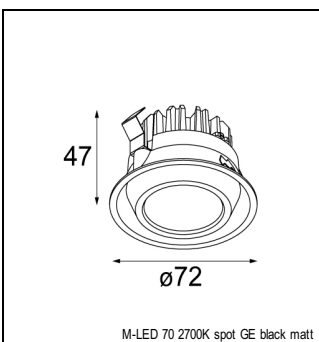

Art. Nr. 13131002

SPECIFICATIONS

Lamp	1x LED (not incl.)
Gear / Transfo	LED gear not incl.
Cut-out size	l 103 w 103 h 120
Weight	0.64kg
Min. Distance	0.1 m
Power supply	
IP	IP20
Glow Wire Test	960°
Adjustability	v -35°/+35°
Remark	! must be used with M-LED 70

CONBOX

10440130	CONBOX 137X158X130X215
----------	------------------------

ACCESSORIES

RECESSED-FRAME

10460130	RECESSED FRAME MINI MULTIPLE TRIMLESS 1X
----------	--