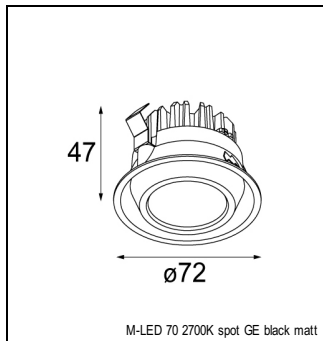

MINI MULTIPLE FOR 4X LED GE

ACCESSORIES

M-LED

14070002	M-LED 70 2700K SPOT GE BLACK MATT
14070102	M-LED 70 2700K MEDIUM GE BLACK MATT
14070202	M-LED 70 2700K FLOOD GE BLACK MATT
14070209	M-LED 70 2700K FLOOD GE WHITE STRUC
14070109	M-LED 70 2700K MEDIUM GE WHITE STRUC
14070302	M-LED 70 3000K SPOT GE BLACK MATT
14070009	M-LED 70 2700K SPOT GE WHITE STRUC
14070309	M-LED 70 3000K SPOT GE WHITE STRUC
14070402	M-LED 70 3000K MEDIUM GE BLACK MATT
14070409	M-LED 70 3000K MEDIUM GE WHITE STRUC
14070502	M-LED 70 3000K FLOOD GE BLACK MATT
14070609	M-LED 70 4000K SPOT GE WHITE STRUC
14070509	M-LED 70 3000K FLOOD GE WHITE STRUC
14070809	M-LED 70 4000K FLOOD GE WHITE STRUC
14070802	M-LED 70 4000K FLOOD GE BLACK MATT
14070709	M-LED 70 4000K MEDIUM GE WHITE STRUC
14070702	M-LED 70 4000K MEDIUM GE BLACK MATT
14070602	M-LED 70 4000K SPOT GE BLACK MATT

HUE-DEVICE

70000847	PHILIPS HUE SENSOR
70000615	PHILIPS HUE TAP SWITCH
70000614	PHILIPS HUE DIMMER SWITCH

HUE-MODULE

13190030	MODULAR CONNECTED 1-10V WHITE COMPONENT

HUE-BRIDGE

70000617	PHILIPS HUE BRIDGE UK
70000616	PHILIPS HUE BRIDGE EU

CONBOX

10400430	CONBOX 357X222X147X421

ACCESSORIES

GYPKIT

10420430	GYPKIT 240X387X210X210