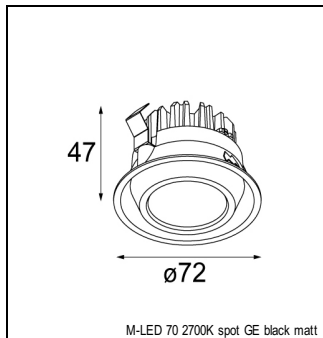

MINI MULTIPLE FOR 3X LED GE

ACCESSORIES

M-LED

14070002	M-LED 70 2700K SPOT GE BLACK MATT
14070102	M-LED 70 2700K MEDIUM GE BLACK MATT
14070202	M-LED 70 2700K FLOOD GE BLACK MATT
14070209	M-LED 70 2700K FLOOD GE WHITE STRUC
14070109	M-LED 70 2700K MEDIUM GE WHITE STRUC
14070302	M-LED 70 3000K SPOT GE BLACK MATT
14070009	M-LED 70 2700K SPOT GE WHITE STRUC
14070309	M-LED 70 3000K SPOT GE WHITE STRUC
14070402	M-LED 70 3000K MEDIUM GE BLACK MATT
14070409	M-LED 70 3000K MEDIUM GE WHITE STRUC
14070502	M-LED 70 3000K FLOOD GE BLACK MATT
14070609	M-LED 70 4000K SPOT GE WHITE STRUC
14070509	M-LED 70 3000K FLOOD GE WHITE STRUC
14070809	M-LED 70 4000K FLOOD GE WHITE STRUC
14070802	M-LED 70 4000K FLOOD GE BLACK MATT
14070709	M-LED 70 4000K MEDIUM GE WHITE STRUC
14070702	M-LED 70 4000K MEDIUM GE BLACK MATT
14070602	M-LED 70 4000K SPOT GE BLACK MATT

HUE-DEVICE

70000847	PHILIPS HUE SENSOR
70000615	PHILIPS HUE TAP SWITCH
70000614	PHILIPS HUE DIMMER SWITCH

HUE-MODULE

13190030	MODULAR CONNECTED 1-10V WHITE COMPONENT

HUE-BRIDGE

70000617	PHILIPS HUE BRIDGE UK
70000616	PHILIPS HUE BRIDGE EU

CONBOX

10400330	CONBOX 257X327X147X321

ACCESSORIES

GYPKIT

10420330	GYPKIT 345X287X315X110