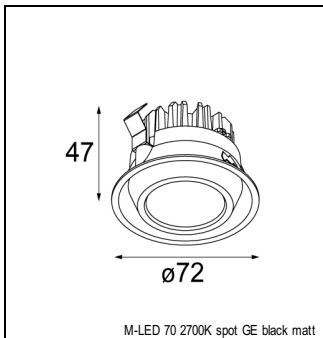

Art. Nr. 13130109

SPECIFICATIONS

Lamp	2x LED (not incl.)
Gear / Transfo	LED gear not incl.
Cut-out size	l 210 w 110 h 120
Weight	1.04kg
Min. Distance	0.1 m
Power supply	
IP	IP20
Glow Wire Test	960°
Adjustability	v -35°/+35°
Remark	! must be used with M-LED 70

GYPKIT

10420230	GYPKIT 240X287X210X110
----------	------------------------

ACCESSORIES

CONBOX

10400230	CONBOX 257X222X147X321
----------	------------------------