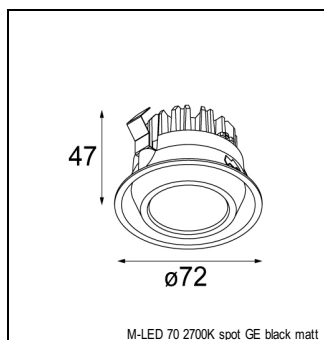

Art. Nr. 13130009

SPECIFICATIONS

Lamp	1x LED (not incl.)
Gear / Transfo	LED gear not incl.
Cut-out size	l 110 w 110 h 120
Weight	0.67kg
Min. Distance	0.1 m
Power supply	
IP	IP20
Glow Wire Test	960°
Adjustability	v -35°/+35°
Remark	! must be used with M-LED 70

ACCESSORIES

CONBOX

10400130	CONBOX 122X257X147X186
----------	------------------------