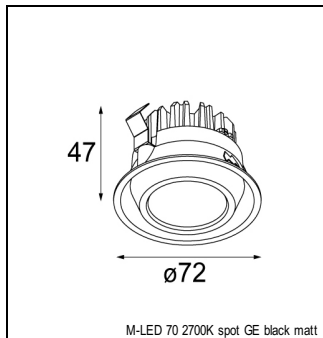

MINI MULTIPLE FOR 1X LED GE

ACCESSORIES

HUE-DEVICE

70000614	PHILIPS HUE DIMMER SWITCH
70000847	PHILIPS HUE SENSOR
70000615	PHILIPS HUE TAP SWITCH

M-LED

14070002	M-LED 70 2700K SPOT GE BLACK MATT
14070102	M-LED 70 2700K MEDIUM GE BLACK MATT
14070202	M-LED 70 2700K FLOOD GE BLACK MATT
14070209	M-LED 70 2700K FLOOD GE WHITE STRUC
14070109	M-LED 70 2700K MEDIUM GE WHITE STRUC
14070302	M-LED 70 3000K SPOT GE BLACK MATT
14070009	M-LED 70 2700K SPOT GE WHITE STRUC
14070309	M-LED 70 3000K SPOT GE WHITE STRUC
14070402	M-LED 70 3000K MEDIUM GE BLACK MATT
14070409	M-LED 70 3000K MEDIUM GE WHITE STRUC
14070502	M-LED 70 3000K FLOOD GE BLACK MATT
14070509	M-LED 70 3000K FLOOD GE WHITE STRUC
14070609	M-LED 70 4000K SPOT GE WHITE STRUC
14070809	M-LED 70 4000K FLOOD GE WHITE STRUC
14070802	M-LED 70 4000K FLOOD GE BLACK MATT
14070709	M-LED 70 4000K MEDIUM GE WHITE STRUC
14070702	M-LED 70 4000K MEDIUM GE BLACK MATT
14070602	M-LED 70 4000K SPOT GE BLACK MATT

HUE-MODULE

13190030	MODULAR CONNECTED 1-10V WHITE COMPONENT

HUE-BRIDGE

70000617	PHILIPS HUE BRIDGE UK
70000616	PHILIPS HUE BRIDGE EU

GYPKIT

10420130	GYPKIT 255X152X110X110

ACCESSORIES

CONBOX

10400130	CONBOX 122X257X147X186