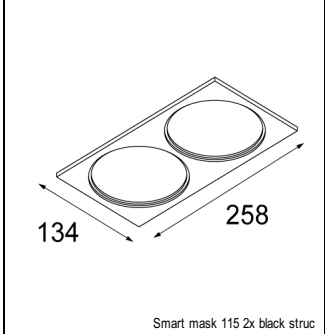

SMART KUP 115 ADJUSTABLE GU10

ACCESSORIES

HUE-DEVICE

70000847	PHILIPS HUE SENSOR
70000614	PHILIPS HUE DIMMER SWITCH
70000615	PHILIPS HUE TAP SWITCH

HUE-BRIDGE

70000616	PHILIPS HUE BRIDGE EU
70000617	PHILIPS HUE BRIDGE UK

HUE-BULB

70000621	PHILIPS HUE TUNABLE WHITE GU10 BULB 5.5W
70000613	PHILIPS HUE RGBW GU10 BULB 6.5W

CONBOX

10889830	CONBOX 190X192X130X256

GYPKIT

12290530	GYPKIT 190X190 - Ø108

RECESSED-FRAME

12810230	RECESSED RING Ø127 H100

MASK

12810132	SMART MASK 115 2X BLACK STRUC
12810109	SMART MASK 115 2X WHITE STRUC
12810146	SMART MASK 115 2X GOLD
12810032	SMART MASK 115 1X BLACK STRUC
12810009	SMART MASK 115 1X WHITE STRUC
12810046	SMART MASK 115 1X GOLD

SURFACE-BOX

12802009	SMART SURFACE BOX 115 1X LED GE WHITE STRUC
12802032	SMART SURFACE BOX 115 1X LED GE BLACK STRUC

Modular reserves the right to alter material, dimensions and characteristics without prior notice. Lighting technology changes rapidly. Latest datasheet and documentation available on www.supermodular.com.