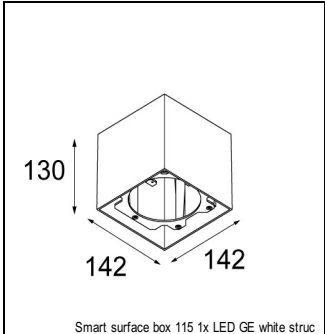

SMART KUP 115 ADJUSTABLE GU10

ACCESSORIES

HUE-DEVICE

70000847	PHILIPS HUE SENSOR
70000614	PHILIPS HUE DIMMER SWITCH
70000615	PHILIPS HUE TAP SWITCH

HUE-BRIDGE

70000616	PHILIPS HUE BRIDGE EU
70000617	PHILIPS HUE BRIDGE UK

HUE-BULB

70000621	PHILIPS HUE TUNABLE WHITE GU10 BULB 5.5W
70000613	PHILIPS HUE RGBW GU10 BULB 6.5W

CONBOX

10889830	CONBOX 190X192X130X256

GYPKIT

12290530	GYPKIT 190X190 - Ø108

RECESSED-FRAME

12810230	RECESSED RING Ø127 H100

MASK

12810132	SMART MASK 115 2X BLACK STRUC
12810109	SMART MASK 115 2X WHITE STRUC
12810146	SMART MASK 115 2X GOLD
12810032	SMART MASK 115 1X BLACK STRUC
12810009	SMART MASK 115 1X WHITE STRUC
12810046	SMART MASK 115 1X GOLD

SURFACE-BOX

12802009	SMART SURFACE BOX 115 1X LED GE WHITE STRUC
12802032	SMART SURFACE BOX 115 1X LED GE BLACK STRUC

Modular reserves the right to alter material, dimensions and characteristics without prior notice. Lighting technology changes rapidly. Latest datasheet and documentation available on www.supermodular.com.