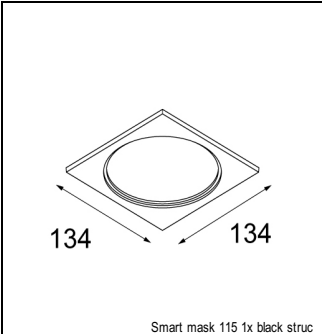

SMART KUP 115 ADJUSTABLE GU10

ACCESSORIES

HUE-DEVICE

70000847	PHILIPS HUE SENSOR
70000614	PHILIPS HUE DIMMER SWITCH
70000615	PHILIPS HUE TAP SWITCH

HUE-BRIDGE

70000616	PHILIPS HUE BRIDGE EU
70000617	PHILIPS HUE BRIDGE UK

HUE-BULB

70000621	PHILIPS HUE TUNABLE WHITE GU10 BULB 5.5W
70000613	PHILIPS HUE RGBW GU10 BULB 6.5W

CONBOX

10889830	CONBOX 190X192X130X256

GYPKIT

12290530	GYPKIT 190X190 - Ø108

RECESSED-FRAME

12810230	RECESSED RING Ø127 H100

MASK

12810132	SMART MASK 115 2X BLACK STRUC
12810109	SMART MASK 115 2X WHITE STRUC
12810146	SMART MASK 115 2X GOLD
12810032	SMART MASK 115 1X BLACK STRUC
12810009	SMART MASK 115 1X WHITE STRUC
12810046	SMART MASK 115 1X GOLD

SURFACE-BOX

12802009	SMART SURFACE BOX 115 1X LED GE WHITE STRUC
12802032	SMART SURFACE BOX 115 1X LED GE BLACK STRUC

Modular reserves the right to alter material, dimensions and characteristics without prior notice. Lighting technology changes rapidly. Latest datasheet and documentation available on www.supermodular.com.