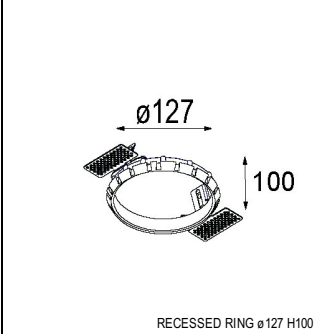

SMART KUP 115 ADJUSTABLE GU10

ACCESSORIES

HUE-DEVICE

70000847	PHILIPS HUE SENSOR
70000614	PHILIPS HUE DIMMER SWITCH
70000615	PHILIPS HUE TAP SWITCH

HUE-BRIDGE

70000616	PHILIPS HUE BRIDGE EU
70000617	PHILIPS HUE BRIDGE UK

HUE-BULB

70000621	PHILIPS HUE TUNABLE WHITE GU10 BULB 5.5W
70000613	PHILIPS HUE RGBW GU10 BULB 6.5W

CONBOX

10889830	CONBOX 190X192X130X256

GYPKIT

12290530	GYPKIT 190X190 - Ø108

RECESSED-FRAME

12810230	RECESSED RING Ø127 H100

MASK

12810132	SMART MASK 115 2X BLACK STRUC
12810109	SMART MASK 115 2X WHITE STRUC
12810146	SMART MASK 115 2X GOLD
12810032	SMART MASK 115 1X BLACK STRUC
12810009	SMART MASK 115 1X WHITE STRUC
12810046	SMART MASK 115 1X GOLD

SURFACE-BOX

12802009	SMART SURFACE BOX 115 1X LED GE WHITE STRUC
12802032	SMART SURFACE BOX 115 1X LED GE BLACK STRUC

Modular reserves the right to alter material, dimensions and characteristics without prior notice. Lighting technology changes rapidly. Latest datasheet and documentation available on www.supermodular.com.