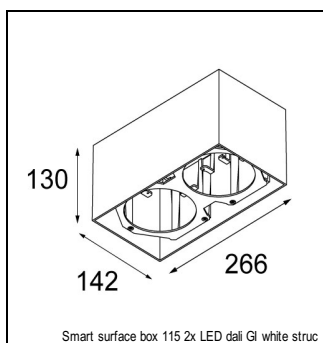

SMART KUP 115 ADJUSTABLE LED GE

ACCESSORIES

HUE-DEVICE

70000615	PHILIPS HUE TAP SWITCH
70000847	PHILIPS HUE SENSOR
70000614	PHILIPS HUE DIMMER SWITCH

HUE-BRIDGE

70000616	PHILIPS HUE BRIDGE EU
70000617	PHILIPS HUE BRIDGE UK

HUE-MODULE

13190030	MODULAR CONNECTED 1-10V WHITE COMPONENT

SURFACE-TUBED

13140309	SMART SURFACE TUBED 115 LED DALI GI WHITE STRUC
13140332	SMART SURFACE TUBED 115 LED DALI GI BLACK STRUC
13140324	SMART SURFACE TUBED 115 LED DALI GI BRUSHED ALU
13140209	SMART SURFACE TUBED 115 LED 1-10V/PUSHDIM GI WHITE STRUC
13140232	SMART SURFACE TUBED 115 LED 1-10V/PUSHDIM GI BLACK STRUC
13140224	SMART SURFACE TUBED 115 LED 1-10V/PUSHDIM GI BRUSHED ALU
13140109	SMART SURFACE TUBED 115 LED TRE DIM GI WHITE STRUC
13140132	SMART SURFACE TUBED 115 LED TRE DIM GI BLACK STRUC
13140124	SMART SURFACE TUBED 115 LED TRE DIM GI BRUSHED ALU

CONBOX

10889830	CONBOX 190X192X130X256

GYPKIT

12290530	GYPKIT 190X190 - Ø108

RECESSED-FRAME

12810230	RECESSED RING Ø127 H100

SURFACE-BOX