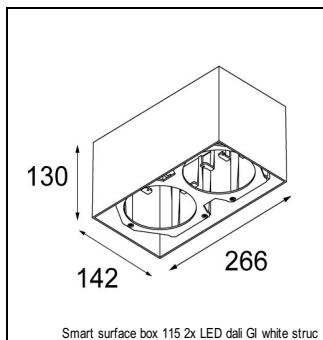

SMART KUP 115 ADJUSTABLE LED GE

ACCESSORIES

HUE-DEVICE

70000615	PHILIPS HUE TAP SWITCH
70000847	PHILIPS HUE SENSOR
70000614	PHILIPS HUE DIMMER SWITCH

HUE-BRIDGE

70000616	PHILIPS HUE BRIDGE EU
70000617	PHILIPS HUE BRIDGE UK

HUE-MODULE

13190030	MODULAR CONNECTED 1-10V WHITE COMPONENT

SURFACE-TUBED

13140309	SMART SURFACE TUBED 115 LED DALI GI WHITE STRUC
13140332	SMART SURFACE TUBED 115 LED DALI GI BLACK STRUC
13140324	SMART SURFACE TUBED 115 LED DALI GI BRUSHED ALU
13140209	SMART SURFACE TUBED 115 LED 1-10V/PUSHDIM GI WHITE STRUC
13140232	SMART SURFACE TUBED 115 LED 1-10V/PUSHDIM GI BLACK STRUC
13140224	SMART SURFACE TUBED 115 LED 1-10V/PUSHDIM GI BRUSHED ALU
13140109	SMART SURFACE TUBED 115 LED TRE DIM GI WHITE STRUC
13140132	SMART SURFACE TUBED 115 LED TRE DIM GI BLACK STRUC
13140124	SMART SURFACE TUBED 115 LED TRE DIM GI BRUSHED ALU

CONBOX

10889830	CONBOX 190X192X130X256

GYPKIT

12290530	GYPKIT 190X190 - Ø108

RECESSED-FRAME

12810230	RECESSED RING Ø127 H100

SURFACE-BOX