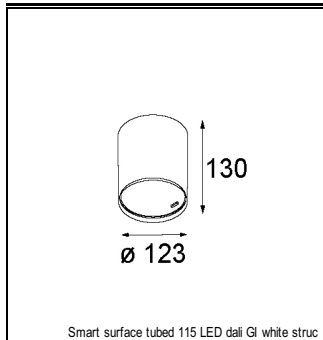

SMART KUP 115 ADJUSTABLE LED GE

ACCESSORIES

HUE-DEVICE

70000615	PHILIPS HUE TAP SWITCH
70000847	PHILIPS HUE SENSOR
70000614	PHILIPS HUE DIMMER SWITCH

HUE-BRIDGE

70000616	PHILIPS HUE BRIDGE EU
70000617	PHILIPS HUE BRIDGE UK

HUE-MODULE

13190030	MODULAR CONNECTED 1-10V WHITE COMPONENT

SURFACE-TUBED

13140309	SMART SURFACE TUBED 115 LED DALI GI WHITE STRUC
13140332	SMART SURFACE TUBED 115 LED DALI GI BLACK STRUC
13140324	SMART SURFACE TUBED 115 LED DALI GI BRUSHED ALU
13140209	SMART SURFACE TUBED 115 LED 1-10V/PUSHDIM GI WHITE STRUC
13140232	SMART SURFACE TUBED 115 LED 1-10V/PUSHDIM GI BLACK STRUC
13140224	SMART SURFACE TUBED 115 LED 1-10V/PUSHDIM GI BRUSHED ALU
13140109	SMART SURFACE TUBED 115 LED TRE DIM GI WHITE STRUC
13140132	SMART SURFACE TUBED 115 LED TRE DIM GI BLACK STRUC
13140124	SMART SURFACE TUBED 115 LED TRE DIM GI BRUSHED ALU

CONBOX

10889830	CONBOX 190X192X130X256

GYPKIT

12290530	GYPKIT 190X190 - Ø108

RECESSED-FRAME

12810230	RECESSED RING Ø127 H100

SURFACE-BOX