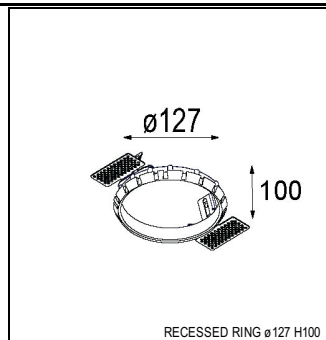

SMART KUP 115 ADJUSTABLE LED GE

ACCESSORIES

HUE-DEVICE

70000615	PHILIPS HUE TAP SWITCH
70000847	PHILIPS HUE SENSOR
70000614	PHILIPS HUE DIMMER SWITCH

HUE-BRIDGE

70000616	PHILIPS HUE BRIDGE EU
70000617	PHILIPS HUE BRIDGE UK

HUE-MODULE

13190030	MODULAR CONNECTED 1-10V WHITE COMPONENT

SURFACE-TUBED

13140309	SMART SURFACE TUBED 115 LED DALI GI WHITE STRUC
13140332	SMART SURFACE TUBED 115 LED DALI GI BLACK STRUC
13140324	SMART SURFACE TUBED 115 LED DALI GI BRUSHED ALU
13140209	SMART SURFACE TUBED 115 LED 1-10V/PUSHDIM GI WHITE STRUC
13140232	SMART SURFACE TUBED 115 LED 1-10V/PUSHDIM GI BLACK STRUC
13140224	SMART SURFACE TUBED 115 LED 1-10V/PUSHDIM GI BRUSHED ALU
13140109	SMART SURFACE TUBED 115 LED TRE DIM GI WHITE STRUC
13140132	SMART SURFACE TUBED 115 LED TRE DIM GI BLACK STRUC
13140124	SMART SURFACE TUBED 115 LED TRE DIM GI BRUSHED ALU

CONBOX

10889830	CONBOX 190X192X130X256

GYPKIT

12290530	GYPKIT 190X190 - Ø108

RECESSED-FRAME

12810230	RECESSED RING Ø127 H100

SURFACE-BOX