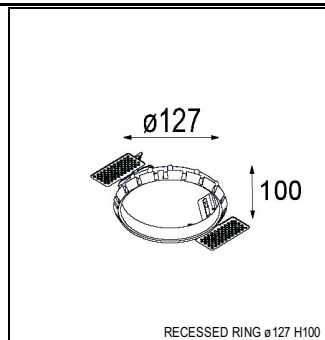

SMART KUP 115 ADJUSTABLE LED GE

ACCESSORIES

HUE-DEVICE

70000615	PHILIPS HUE TAP SWITCH
70000847	PHILIPS HUE SENSOR
70000614	PHILIPS HUE DIMMER SWITCH

HUE-BRIDGE

70000616	PHILIPS HUE BRIDGE EU
70000617	PHILIPS HUE BRIDGE UK

HUE-MODULE

13190030	MODULAR CONNECTED 1-10V WHITE COMPONENT

SURFACE-TUBED

13140309	SMART SURFACE TUBED 115 LED DALI GI WHITE STRUC
13140332	SMART SURFACE TUBED 115 LED DALI GI BLACK STRUC
13140324	SMART SURFACE TUBED 115 LED DALI GI BRUSHED ALU
13140209	SMART SURFACE TUBED 115 LED 1-10V/PUSHDIM GI WHITE STRUC
13140232	SMART SURFACE TUBED 115 LED 1-10V/PUSHDIM GI BLACK STRUC
13140224	SMART SURFACE TUBED 115 LED 1-10V/PUSHDIM GI BRUSHED ALU
13140109	SMART SURFACE TUBED 115 LED TRE DIM GI WHITE STRUC
13140132	SMART SURFACE TUBED 115 LED TRE DIM GI BLACK STRUC
13140124	SMART SURFACE TUBED 115 LED TRE DIM GI BRUSHED ALU

CONBOX

10889830	CONBOX 190X192X130X256

GYPKIT

12290530	GYPKIT 190X190 - Ø108

RECESSED-FRAME

12810230	RECESSED RING Ø127 H100

SURFACE-BOX