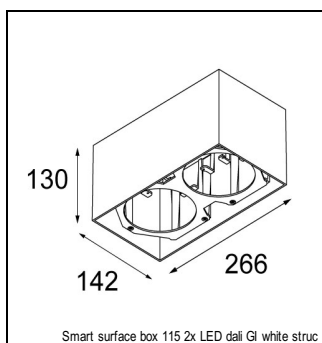

SMART KUP 115 ADJUSTABLE LED GE

ACCESSORIES

HUE-DEVICE

70000615	PHILIPS HUE TAP SWITCH
70000847	PHILIPS HUE SENSOR
70000614	PHILIPS HUE DIMMER SWITCH

HUE-BRIDGE

70000616	PHILIPS HUE BRIDGE EU
70000617	PHILIPS HUE BRIDGE UK

HUE-MODULE

13190030	MODULAR CONNECTED 1-10V WHITE COMPONENT

SURFACE-TUBED

13140309	SMART SURFACE TUBED 115 LED DALI GI WHITE STRUC
13140332	SMART SURFACE TUBED 115 LED DALI GI BLACK STRUC
13140324	SMART SURFACE TUBED 115 LED DALI GI BRUSHED ALU
13140209	SMART SURFACE TUBED 115 LED 1-10V/PUSHDIM GI WHITE STRUC
13140232	SMART SURFACE TUBED 115 LED 1-10V/PUSHDIM GI BLACK STRUC
13140224	SMART SURFACE TUBED 115 LED 1-10V/PUSHDIM GI BRUSHED ALU
13140109	SMART SURFACE TUBED 115 LED TRE DIM GI WHITE STRUC
13140132	SMART SURFACE TUBED 115 LED TRE DIM GI BLACK STRUC
13140124	SMART SURFACE TUBED 115 LED TRE DIM GI BRUSHED ALU

CONBOX

10889830	CONBOX 190X192X130X256

GYPKIT

12290530	GYPKIT 190X190 - Ø108

RECESSED-FRAME

12810230	RECESSED RING Ø127 H100

SURFACE-BOX