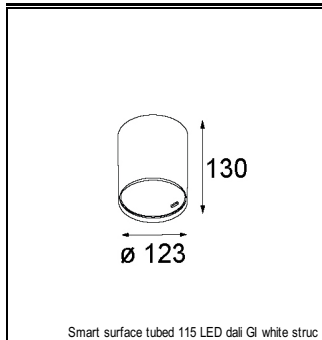

SMART KUP 115 ADJUSTABLE LED GE

ACCESSORIES

HUE-DEVICE

70000615	PHILIPS HUE TAP SWITCH
70000847	PHILIPS HUE SENSOR
70000614	PHILIPS HUE DIMMER SWITCH

HUE-BRIDGE

70000616	PHILIPS HUE BRIDGE EU
70000617	PHILIPS HUE BRIDGE UK

HUE-MODULE

13190030	MODULAR CONNECTED 1-10V WHITE COMPONENT

SURFACE-TUBED

13140309	SMART SURFACE TUBED 115 LED DALI GI WHITE STRUC
13140332	SMART SURFACE TUBED 115 LED DALI GI BLACK STRUC
13140324	SMART SURFACE TUBED 115 LED DALI GI BRUSHED ALU
13140209	SMART SURFACE TUBED 115 LED 1-10V/PUSHDIM GI WHITE STRUC
13140232	SMART SURFACE TUBED 115 LED 1-10V/PUSHDIM GI BLACK STRUC
13140224	SMART SURFACE TUBED 115 LED 1-10V/PUSHDIM GI BRUSHED ALU
13140109	SMART SURFACE TUBED 115 LED TRE DIM GI WHITE STRUC
13140132	SMART SURFACE TUBED 115 LED TRE DIM GI BLACK STRUC
13140124	SMART SURFACE TUBED 115 LED TRE DIM GI BRUSHED ALU

CONBOX

10889830	CONBOX 190X192X130X256

GYPKIT

12290530	GYPKIT 190X190 - Ø108

RECESSED-FRAME

12810230	RECESSED RING Ø127 H100

SURFACE-BOX