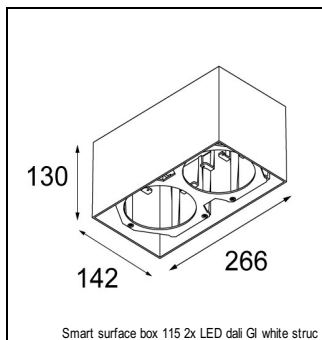

SMART KUP 115 ADJUSTABLE LED GE

ACCESSORIES

HUE-DEVICE

70000615	PHILIPS HUE TAP SWITCH
70000847	PHILIPS HUE SENSOR
70000614	PHILIPS HUE DIMMER SWITCH

HUE-BRIDGE

70000616	PHILIPS HUE BRIDGE EU
70000617	PHILIPS HUE BRIDGE UK

HUE-MODULE

13190030	MODULAR CONNECTED 1-10V WHITE COMPONENT

SURFACE-TUBED

13140309	SMART SURFACE TUBED 115 LED DALI GI WHITE STRUC
13140332	SMART SURFACE TUBED 115 LED DALI GI BLACK STRUC
13140324	SMART SURFACE TUBED 115 LED DALI GI BRUSHED ALU
13140209	SMART SURFACE TUBED 115 LED 1-10V/PUSHDIM GI WHITE STRUC
13140232	SMART SURFACE TUBED 115 LED 1-10V/PUSHDIM GI BLACK STRUC
13140224	SMART SURFACE TUBED 115 LED 1-10V/PUSHDIM GI BRUSHED ALU
13140109	SMART SURFACE TUBED 115 LED TRE DIM GI WHITE STRUC
13140132	SMART SURFACE TUBED 115 LED TRE DIM GI BLACK STRUC
13140124	SMART SURFACE TUBED 115 LED TRE DIM GI BRUSHED ALU

CONBOX

10889830	CONBOX 190X192X130X256

GYPKIT

12290530	GYPKIT 190X190 - Ø108

RECESSED-FRAME

12810230	RECESSED RING Ø127 H100

SURFACE-BOX