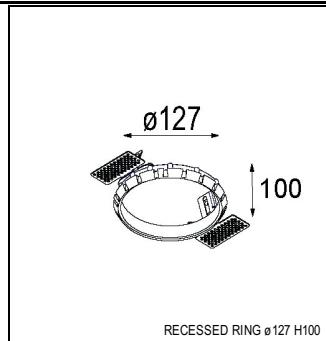

SMART KUP 115 ADJUSTABLE LED GE

ACCESSORIES

HUE-DEVICE

70000615	PHILIPS HUE TAP SWITCH
70000847	PHILIPS HUE SENSOR
70000614	PHILIPS HUE DIMMER SWITCH

HUE-BRIDGE

70000616	PHILIPS HUE BRIDGE EU
70000617	PHILIPS HUE BRIDGE UK

HUE-MODULE

13190030	MODULAR CONNECTED 1-10V WHITE COMPONENT

SURFACE-TUBED

13140309	SMART SURFACE TUBED 115 LED DALI GI WHITE STRUC
13140332	SMART SURFACE TUBED 115 LED DALI GI BLACK STRUC
13140324	SMART SURFACE TUBED 115 LED DALI GI BRUSHED ALU
13140209	SMART SURFACE TUBED 115 LED 1-10V/PUSHDIM GI WHITE STRUC
13140232	SMART SURFACE TUBED 115 LED 1-10V/PUSHDIM GI BLACK STRUC
13140224	SMART SURFACE TUBED 115 LED 1-10V/PUSHDIM GI BRUSHED ALU
13140109	SMART SURFACE TUBED 115 LED TRE DIM GI WHITE STRUC
13140132	SMART SURFACE TUBED 115 LED TRE DIM GI BLACK STRUC
13140124	SMART SURFACE TUBED 115 LED TRE DIM GI BRUSHED ALU

CONBOX

10889830	CONBOX 190X192X130X256

GYPKIT

12290530	GYPKIT 190X190 - Ø108

RECESSED-FRAME

12810230	RECESSED RING Ø127 H100

SURFACE-BOX