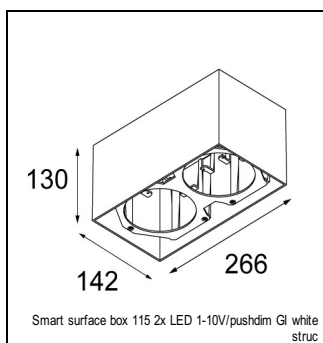

SMART LOTIS 115 ADJUSTABLE LED GE

ACCESSORIES

HUE-DEVICE

70000847	PHILIPS HUE SENSOR
70000614	PHILIPS HUE DIMMER SWITCH
70000615	PHILIPS HUE TAP SWITCH

HUE-BRIDGE

70000616	PHILIPS HUE BRIDGE EU
70000617	PHILIPS HUE BRIDGE UK

HUE-MODULE

13190030	MODULAR CONNECTED 1-10V WHITE COMPONENT

SURFACE-TUBED

13140309	SMART SURFACE TUBED 115 LED DALI GI WHITE STRUC
13140332	SMART SURFACE TUBED 115 LED DALI GI BLACK STRUC
13140324	SMART SURFACE TUBED 115 LED DALI GI BRUSHED ALU
13140209	SMART SURFACE TUBED 115 LED 1-10V/PUSHDIM GI WHITE STRUC
13140232	SMART SURFACE TUBED 115 LED 1-10V/PUSHDIM GI BLACK STRUC
13140224	SMART SURFACE TUBED 115 LED 1-10V/PUSHDIM GI BRUSHED ALU
13140109	SMART SURFACE TUBED 115 LED TRE DIM GI WHITE STRUC
13140132	SMART SURFACE TUBED 115 LED TRE DIM GI BLACK STRUC
13140124	SMART SURFACE TUBED 115 LED TRE DIM GI BRUSHED ALU

CONBOX

10889830	CONBOX 190X192X130X256

GYPKIT

12290530	GYPKIT 190X190 - Ø108

RECESSED-FRAME

12810230	RECESSED RING Ø127 H100

SURFACE-BOX