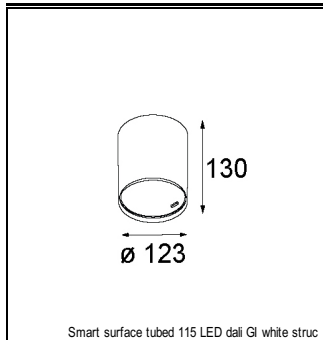

SMART LOTIS 115 ADJUSTABLE LED GE

ACCESSORIES

HUE-DEVICE

70000847	PHILIPS HUE SENSOR
70000614	PHILIPS HUE DIMMER SWITCH
70000615	PHILIPS HUE TAP SWITCH

HUE-BRIDGE

70000616	PHILIPS HUE BRIDGE EU
70000617	PHILIPS HUE BRIDGE UK

HUE-MODULE

13190030	MODULAR CONNECTED 1-10V WHITE COMPONENT

SURFACE-TUBED

13140309	SMART SURFACE TUBED 115 LED DALI GI WHITE STRUC
13140332	SMART SURFACE TUBED 115 LED DALI GI BLACK STRUC
13140324	SMART SURFACE TUBED 115 LED DALI GI BRUSHED ALU
13140209	SMART SURFACE TUBED 115 LED 1-10V/PUSHDIM GI WHITE STRUC
13140232	SMART SURFACE TUBED 115 LED 1-10V/PUSHDIM GI BLACK STRUC
13140224	SMART SURFACE TUBED 115 LED 1-10V/PUSHDIM GI BRUSHED ALU
13140109	SMART SURFACE TUBED 115 LED TRE DIM GI WHITE STRUC
13140132	SMART SURFACE TUBED 115 LED TRE DIM GI BLACK STRUC
13140124	SMART SURFACE TUBED 115 LED TRE DIM GI BRUSHED ALU

CONBOX

10889830	CONBOX 190X192X130X256

GYPKIT

12290530	GYPKIT 190X190 - Ø108

RECESSED-FRAME

12810230	RECESSED RING Ø127 H100

SURFACE-BOX