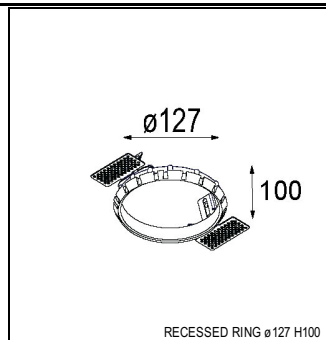

SMART LOTIS 115 ADJUSTABLE LED GE

ACCESSORIES

HUE-DEVICE

70000847	PHILIPS HUE SENSOR
70000614	PHILIPS HUE DIMMER SWITCH
70000615	PHILIPS HUE TAP SWITCH

HUE-BRIDGE

70000616	PHILIPS HUE BRIDGE EU
70000617	PHILIPS HUE BRIDGE UK

HUE-MODULE

13190030	MODULAR CONNECTED 1-10V WHITE COMPONENT

SURFACE-TUBED

13140309	SMART SURFACE TUBED 115 LED DALI GI WHITE STRUC
13140332	SMART SURFACE TUBED 115 LED DALI GI BLACK STRUC
13140324	SMART SURFACE TUBED 115 LED DALI GI BRUSHED ALU
13140209	SMART SURFACE TUBED 115 LED 1-10V/PUSHDIM GI WHITE STRUC
13140232	SMART SURFACE TUBED 115 LED 1-10V/PUSHDIM GI BLACK STRUC
13140224	SMART SURFACE TUBED 115 LED 1-10V/PUSHDIM GI BRUSHED ALU
13140109	SMART SURFACE TUBED 115 LED TRE DIM GI WHITE STRUC
13140132	SMART SURFACE TUBED 115 LED TRE DIM GI BLACK STRUC
13140124	SMART SURFACE TUBED 115 LED TRE DIM GI BRUSHED ALU

CONBOX

10889830	CONBOX 190X192X130X256

GYPKIT

12290530	GYPKIT 190X190 - Ø108

RECESSED-FRAME

12810230	RECESSED RING Ø127 H100

SURFACE-BOX