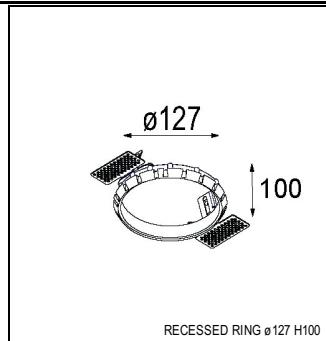

SMART LOTIS 115 ADJUSTABLE LED GE

ACCESSORIES

HUE-DEVICE

70000847	PHILIPS HUE SENSOR
70000614	PHILIPS HUE DIMMER SWITCH
70000615	PHILIPS HUE TAP SWITCH

HUE-BRIDGE

70000616	PHILIPS HUE BRIDGE EU
70000617	PHILIPS HUE BRIDGE UK

HUE-MODULE

13190030	MODULAR CONNECTED 1-10V WHITE COMPONENT

SURFACE-TUBED

13140309	SMART SURFACE TUBED 115 LED DALI GI WHITE STRUC
13140332	SMART SURFACE TUBED 115 LED DALI GI BLACK STRUC
13140324	SMART SURFACE TUBED 115 LED DALI GI BRUSHED ALU
13140209	SMART SURFACE TUBED 115 LED 1-10V/PUSHDIM GI WHITE STRUC
13140232	SMART SURFACE TUBED 115 LED 1-10V/PUSHDIM GI BLACK STRUC
13140224	SMART SURFACE TUBED 115 LED 1-10V/PUSHDIM GI BRUSHED ALU
13140109	SMART SURFACE TUBED 115 LED TRE DIM GI WHITE STRUC
13140132	SMART SURFACE TUBED 115 LED TRE DIM GI BLACK STRUC
13140124	SMART SURFACE TUBED 115 LED TRE DIM GI BRUSHED ALU

CONBOX

10889830	CONBOX 190X192X130X256

GYPKIT

12290530	GYPKIT 190X190 - Ø108

RECESSED-FRAME

12810230	RECESSED RING Ø127 H100

SURFACE-BOX