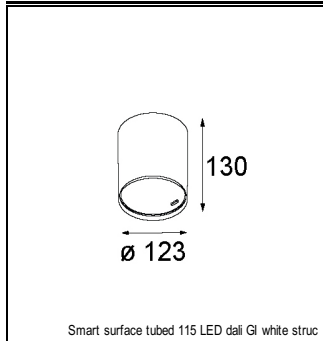

SMART LOTIS 115 ADJUSTABLE LED GE

ACCESSORIES

HUE-DEVICE

70000847	PHILIPS HUE SENSOR
70000614	PHILIPS HUE DIMMER SWITCH
70000615	PHILIPS HUE TAP SWITCH

HUE-BRIDGE

70000616	PHILIPS HUE BRIDGE EU
70000617	PHILIPS HUE BRIDGE UK

HUE-MODULE

13190030	MODULAR CONNECTED 1-10V WHITE COMPONENT

SURFACE-TUBED

13140309	SMART SURFACE TUBED 115 LED DALI GI WHITE STRUC
13140332	SMART SURFACE TUBED 115 LED DALI GI BLACK STRUC
13140324	SMART SURFACE TUBED 115 LED DALI GI BRUSHED ALU
13140209	SMART SURFACE TUBED 115 LED 1-10V/PUSHDIM GI WHITE STRUC
13140232	SMART SURFACE TUBED 115 LED 1-10V/PUSHDIM GI BLACK STRUC
13140224	SMART SURFACE TUBED 115 LED 1-10V/PUSHDIM GI BRUSHED ALU
13140109	SMART SURFACE TUBED 115 LED TRE DIM GI WHITE STRUC
13140132	SMART SURFACE TUBED 115 LED TRE DIM GI BLACK STRUC
13140124	SMART SURFACE TUBED 115 LED TRE DIM GI BRUSHED ALU

CONBOX

10889830	CONBOX 190X192X130X256

GYPKIT

12290530	GYPKIT 190X190 - Ø108

RECESSED-FRAME

12810230	RECESSED RING Ø127 H100

SURFACE-BOX