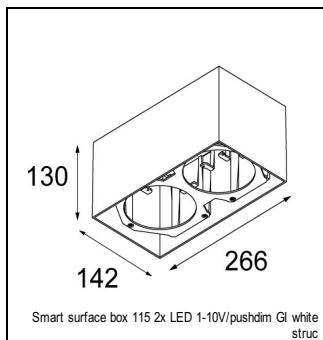

SMART LOTIS 115 ADJUSTABLE LED GE

ACCESSORIES

HUE-DEVICE

70000847	PHILIPS HUE SENSOR
70000614	PHILIPS HUE DIMMER SWITCH
70000615	PHILIPS HUE TAP SWITCH

HUE-BRIDGE

70000616	PHILIPS HUE BRIDGE EU
70000617	PHILIPS HUE BRIDGE UK

HUE-MODULE

13190030	MODULAR CONNECTED 1-10V WHITE COMPONENT

SURFACE-TUBED

13140309	SMART SURFACE TUBED 115 LED DALI GI WHITE STRUC
13140332	SMART SURFACE TUBED 115 LED DALI GI BLACK STRUC
13140324	SMART SURFACE TUBED 115 LED DALI GI BRUSHED ALU
13140209	SMART SURFACE TUBED 115 LED 1-10V/PUSHDIM GI WHITE STRUC
13140232	SMART SURFACE TUBED 115 LED 1-10V/PUSHDIM GI BLACK STRUC
13140224	SMART SURFACE TUBED 115 LED 1-10V/PUSHDIM GI BRUSHED ALU
13140109	SMART SURFACE TUBED 115 LED TRE DIM GI WHITE STRUC
13140132	SMART SURFACE TUBED 115 LED TRE DIM GI BLACK STRUC
13140124	SMART SURFACE TUBED 115 LED TRE DIM GI BRUSHED ALU

CONBOX

10889830	CONBOX 190X192X130X256

GYPKIT

12290530	GYPKIT 190X190 - Ø108

RECESSED-FRAME

12810230	RECESSED RING Ø127 H100

SURFACE-BOX