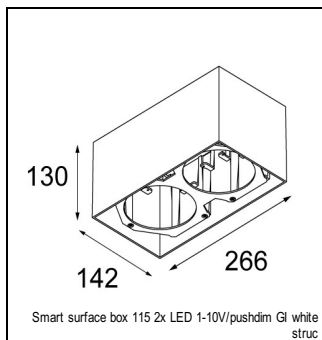

SMART LOTIS 115 ADJUSTABLE LED GE

ACCESSORIES

HUE-DEVICE

70000847	PHILIPS HUE SENSOR
70000614	PHILIPS HUE DIMMER SWITCH
70000615	PHILIPS HUE TAP SWITCH

HUE-BRIDGE

70000616	PHILIPS HUE BRIDGE EU
70000617	PHILIPS HUE BRIDGE UK

HUE-MODULE

13190030	MODULAR CONNECTED 1-10V WHITE COMPONENT

SURFACE-TUBED

13140309	SMART SURFACE TUBED 115 LED DALI GI WHITE STRUC
13140332	SMART SURFACE TUBED 115 LED DALI GI BLACK STRUC
13140324	SMART SURFACE TUBED 115 LED DALI GI BRUSHED ALU
13140209	SMART SURFACE TUBED 115 LED 1-10V/PUSHDIM GI WHITE STRUC
13140232	SMART SURFACE TUBED 115 LED 1-10V/PUSHDIM GI BLACK STRUC
13140224	SMART SURFACE TUBED 115 LED 1-10V/PUSHDIM GI BRUSHED ALU
13140109	SMART SURFACE TUBED 115 LED TRE DIM GI WHITE STRUC
13140132	SMART SURFACE TUBED 115 LED TRE DIM GI BLACK STRUC
13140124	SMART SURFACE TUBED 115 LED TRE DIM GI BRUSHED ALU

CONBOX

10889830	CONBOX 190X192X130X256

GYPKIT

12290530	GYPKIT 190X190 - Ø108

RECESSED-FRAME

12810230	RECESSED RING Ø127 H100

SURFACE-BOX