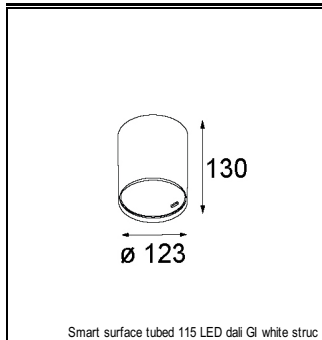

SMART LOTIS 115 ADJUSTABLE LED GE

ACCESSORIES

HUE-DEVICE

70000847	PHILIPS HUE SENSOR
70000614	PHILIPS HUE DIMMER SWITCH
70000615	PHILIPS HUE TAP SWITCH

HUE-BRIDGE

70000616	PHILIPS HUE BRIDGE EU
70000617	PHILIPS HUE BRIDGE UK

HUE-MODULE

13190030	MODULAR CONNECTED 1-10V WHITE COMPONENT

SURFACE-TUBED

13140309	SMART SURFACE TUBED 115 LED DALI GI WHITE STRUC
13140332	SMART SURFACE TUBED 115 LED DALI GI BLACK STRUC
13140324	SMART SURFACE TUBED 115 LED DALI GI BRUSHED ALU
13140209	SMART SURFACE TUBED 115 LED 1-10V/PUSHDIM GI WHITE STRUC
13140232	SMART SURFACE TUBED 115 LED 1-10V/PUSHDIM GI BLACK STRUC
13140224	SMART SURFACE TUBED 115 LED 1-10V/PUSHDIM GI BRUSHED ALU
13140109	SMART SURFACE TUBED 115 LED TRE DIM GI WHITE STRUC
13140132	SMART SURFACE TUBED 115 LED TRE DIM GI BLACK STRUC
13140124	SMART SURFACE TUBED 115 LED TRE DIM GI BRUSHED ALU

CONBOX

10889830	CONBOX 190X192X130X256

GYPKIT

12290530	GYPKIT 190X190 - Ø108

RECESSED-FRAME

12810230	RECESSED RING Ø127 H100

SURFACE-BOX