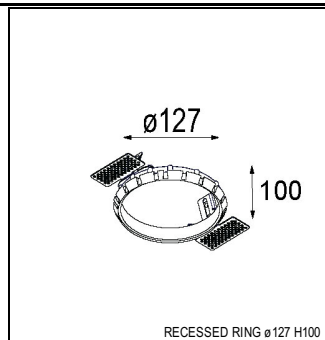

SMART LOTIS 115 ADJUSTABLE LED GE

ACCESSORIES

HUE-DEVICE

70000847	PHILIPS HUE SENSOR
70000614	PHILIPS HUE DIMMER SWITCH
70000615	PHILIPS HUE TAP SWITCH

HUE-BRIDGE

70000616	PHILIPS HUE BRIDGE EU
70000617	PHILIPS HUE BRIDGE UK

HUE-MODULE

13190030	MODULAR CONNECTED 1-10V WHITE COMPONENT

SURFACE-TUBED

13140309	SMART SURFACE TUBED 115 LED DALI GI WHITE STRUC
13140332	SMART SURFACE TUBED 115 LED DALI GI BLACK STRUC
13140324	SMART SURFACE TUBED 115 LED DALI GI BRUSHED ALU
13140209	SMART SURFACE TUBED 115 LED 1-10V/PUSHDIM GI WHITE STRUC
13140232	SMART SURFACE TUBED 115 LED 1-10V/PUSHDIM GI BLACK STRUC
13140224	SMART SURFACE TUBED 115 LED 1-10V/PUSHDIM GI BRUSHED ALU
13140109	SMART SURFACE TUBED 115 LED TRE DIM GI WHITE STRUC
13140132	SMART SURFACE TUBED 115 LED TRE DIM GI BLACK STRUC
13140124	SMART SURFACE TUBED 115 LED TRE DIM GI BRUSHED ALU

CONBOX

10889830	CONBOX 190X192X130X256

GYPKIT

12290530	GYPKIT 190X190 - Ø108

RECESSED-FRAME

12810230	RECESSED RING Ø127 H100

SURFACE-BOX