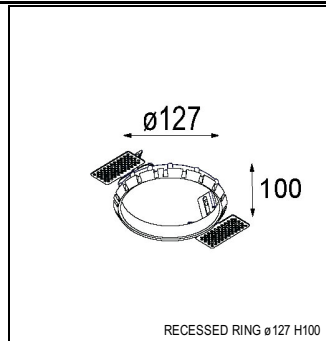

Art. Nr. 12781309

SPECIFICATIONS

| | | | |
|----------------|--|-------------------------------|-----------------|
| Lamp | 1x LED Array | | |
| Gear / Transfo | LED gear not incl. | | |
| Cut-out size | ø 108 h 100 | | |
| Weight | 0.431kg | | |
| Min. Distance | 0.1 | | |
| IP | IP20 | | |
| Glow Wire Test | 960° | | |
| Lifetime | L80 B20 @ 50.000 hrs | | |
| CRI | 90 | | |
| Power supply | 350mA 17.8Vf | 500mA 18.4Vf | 700mA 19.3Vf |
| Connected load | 6.2W | 9.2W | 13.4W |
| Lumen | 537lm | 721lm | 926lm |
| Efficacy | 87lm/W | 78lm/W | 69lm/W |
| UGR | 16 | 17 | 18 |
| Adjustability | h 355° v 30° | | |
| Remark | ! 3500K on request ! can be combined with Smart mask ! can be combined with Smart surface box & surface tubed (surface only) | | |

CONBOX

| | |
|----------|------------------------|
| 10889830 | CONBOX 190X192X130X256 |
|----------|------------------------|

GYPKIT

| | |
|----------|-----------------------|
| 12290530 | GYPKIT 190X190 - Ø108 |
|----------|-----------------------|

RECESSED-FRAME

| | |
|----------|-------------------------|
| 12810230 | RECESSED RING Ø127 H100 |
|----------|-------------------------|

SURFACE-BOX

ACCESSORIES

SURFACE-BOX

| | |
|----------|---|
| 12801009 | SMART SURFACE BOX 115 2X LED TRE DIM GI WHITE STRUC |
| 12801032 | SMART SURFACE BOX 115 2X LED TRE DIM GI BLACK STRUC |
| 12800209 | SMART SURFACE BOX 115 1X LED DALI GI WHITE STRUC |
| 12800232 | SMART SURFACE BOX 115 1X LED DALI GI BLACK STRUC |
| 12800109 | SMART SURFACE BOX 115 1X LED 1-10V/PUSHDIM GI WHITE STRUC |
| 12800132 | SMART SURFACE BOX 115 1X LED 1-10V/PUSHDIM GI BLACK STRUC |
| 12801209 | SMART SURFACE BOX 115 2X LED DALI GI WHITE STRUC |
| 12801232 | SMART SURFACE BOX 115 2X LED DALI GI BLACK STRUC |
| 12800009 | SMART SURFACE BOX 115 1X LED TRE DIM GI WHITE STRUC |
| 12800032 | SMART SURFACE BOX 115 1X LED TRE DIM GI BLACK STRUC |