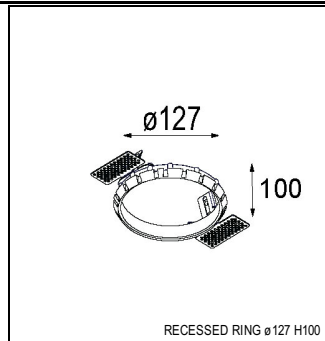

SMART LOTIS 115 ADJUSTABLE LED GE

ACCESSORIES

HUE-DEVICE

70000847	PHILIPS HUE SENSOR
70000614	PHILIPS HUE DIMMER SWITCH
70000615	PHILIPS HUE TAP SWITCH

HUE-BRIDGE

70000616	PHILIPS HUE BRIDGE EU
70000617	PHILIPS HUE BRIDGE UK

HUE-MODULE

13190030	MODULAR CONNECTED 1-10V WHITE COMPONENT

SURFACE-TUBED

13140309	SMART SURFACE TUBED 115 LED DALI GI WHITE STRUC
13140332	SMART SURFACE TUBED 115 LED DALI GI BLACK STRUC
13140324	SMART SURFACE TUBED 115 LED DALI GI BRUSHED ALU
13140209	SMART SURFACE TUBED 115 LED 1-10V/PUSHDIM GI WHITE STRUC
13140232	SMART SURFACE TUBED 115 LED 1-10V/PUSHDIM GI BLACK STRUC
13140224	SMART SURFACE TUBED 115 LED 1-10V/PUSHDIM GI BRUSHED ALU
13140109	SMART SURFACE TUBED 115 LED TRE DIM GI WHITE STRUC
13140132	SMART SURFACE TUBED 115 LED TRE DIM GI BLACK STRUC
13140124	SMART SURFACE TUBED 115 LED TRE DIM GI BRUSHED ALU

CONBOX

10889830	CONBOX 190X192X130X256

GYPKIT

12290530	GYPKIT 190X190 - Ø108

RECESSED-FRAME

12810230	RECESSED RING Ø127 H100

SURFACE-BOX