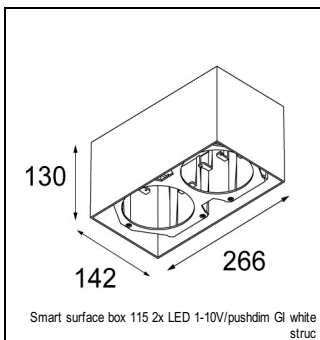

SMART LOTIS 115 ADJUSTABLE LED GE

ACCESSORIES

HUE-DEVICE

70000847	PHILIPS HUE SENSOR
70000614	PHILIPS HUE DIMMER SWITCH
70000615	PHILIPS HUE TAP SWITCH

HUE-BRIDGE

70000616	PHILIPS HUE BRIDGE EU
70000617	PHILIPS HUE BRIDGE UK

HUE-MODULE

13190030	MODULAR CONNECTED 1-10V WHITE COMPONENT

SURFACE-TUBED

13140309	SMART SURFACE TUBED 115 LED DALI GI WHITE STRUC
13140332	SMART SURFACE TUBED 115 LED DALI GI BLACK STRUC
13140324	SMART SURFACE TUBED 115 LED DALI GI BRUSHED ALU
13140209	SMART SURFACE TUBED 115 LED 1-10V/PUSHDIM GI WHITE STRUC
13140232	SMART SURFACE TUBED 115 LED 1-10V/PUSHDIM GI BLACK STRUC
13140224	SMART SURFACE TUBED 115 LED 1-10V/PUSHDIM GI BRUSHED ALU
13140109	SMART SURFACE TUBED 115 LED TRE DIM GI WHITE STRUC
13140132	SMART SURFACE TUBED 115 LED TRE DIM GI BLACK STRUC
13140124	SMART SURFACE TUBED 115 LED TRE DIM GI BRUSHED ALU

CONBOX

10889830	CONBOX 190X192X130X256

GYPKIT

12290530	GYPKIT 190X190 - Ø108

RECESSED-FRAME

12810230	RECESSED RING Ø127 H100

SURFACE-BOX