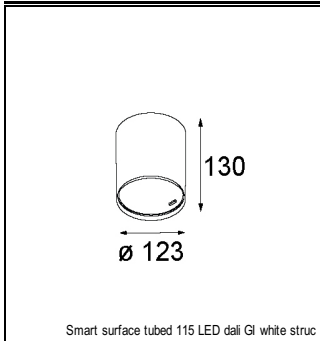

SMART LOTIS 115 ADJUSTABLE LED GE

ACCESSORIES

HUE-DEVICE

70000847	PHILIPS HUE SENSOR
70000614	PHILIPS HUE DIMMER SWITCH
70000615	PHILIPS HUE TAP SWITCH

HUE-BRIDGE

70000616	PHILIPS HUE BRIDGE EU
70000617	PHILIPS HUE BRIDGE UK

HUE-MODULE

13190030	MODULAR CONNECTED 1-10V WHITE COMPONENT

SURFACE-TUBED

13140309	SMART SURFACE TUBED 115 LED DALI GI WHITE STRUC
13140332	SMART SURFACE TUBED 115 LED DALI GI BLACK STRUC
13140324	SMART SURFACE TUBED 115 LED DALI GI BRUSHED ALU
13140209	SMART SURFACE TUBED 115 LED 1-10V/PUSHDIM GI WHITE STRUC
13140232	SMART SURFACE TUBED 115 LED 1-10V/PUSHDIM GI BLACK STRUC
13140224	SMART SURFACE TUBED 115 LED 1-10V/PUSHDIM GI BRUSHED ALU
13140109	SMART SURFACE TUBED 115 LED TRE DIM GI WHITE STRUC
13140132	SMART SURFACE TUBED 115 LED TRE DIM GI BLACK STRUC
13140124	SMART SURFACE TUBED 115 LED TRE DIM GI BRUSHED ALU

CONBOX

10889830	CONBOX 190X192X130X256

GYPKIT

12290530	GYPKIT 190X190 - Ø108

RECESSED-FRAME

12810230	RECESSED RING Ø127 H100

SURFACE-BOX