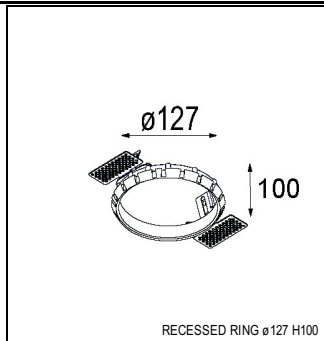

SMART LOTIS 115 ADJUSTABLE LED GE

ACCESSORIES

HUE-DEVICE

70000847	PHILIPS HUE SENSOR
70000614	PHILIPS HUE DIMMER SWITCH
70000615	PHILIPS HUE TAP SWITCH

HUE-BRIDGE

70000616	PHILIPS HUE BRIDGE EU
70000617	PHILIPS HUE BRIDGE UK

HUE-MODULE

13190030	MODULAR CONNECTED 1-10V WHITE COMPONENT

SURFACE-TUBED

13140309	SMART SURFACE TUBED 115 LED DALI GI WHITE STRUC
13140332	SMART SURFACE TUBED 115 LED DALI GI BLACK STRUC
13140324	SMART SURFACE TUBED 115 LED DALI GI BRUSHED ALU
13140209	SMART SURFACE TUBED 115 LED 1-10V/PUSHDIM GI WHITE STRUC
13140232	SMART SURFACE TUBED 115 LED 1-10V/PUSHDIM GI BLACK STRUC
13140224	SMART SURFACE TUBED 115 LED 1-10V/PUSHDIM GI BRUSHED ALU
13140109	SMART SURFACE TUBED 115 LED TRE DIM GI WHITE STRUC
13140132	SMART SURFACE TUBED 115 LED TRE DIM GI BLACK STRUC
13140124	SMART SURFACE TUBED 115 LED TRE DIM GI BRUSHED ALU

CONBOX

10889830	CONBOX 190X192X130X256

GYPKIT

12290530	GYPKIT 190X190 - Ø108

RECESSED-FRAME

12810230	RECESSED RING Ø127 H100

SURFACE-BOX