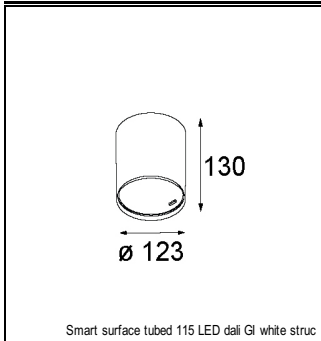

SMART LOTIS 115 ADJUSTABLE LED GE

ACCESSORIES

HUE-DEVICE

70000847	PHILIPS HUE SENSOR
70000614	PHILIPS HUE DIMMER SWITCH
70000615	PHILIPS HUE TAP SWITCH

HUE-BRIDGE

70000616	PHILIPS HUE BRIDGE EU
70000617	PHILIPS HUE BRIDGE UK

HUE-MODULE

13190030	MODULAR CONNECTED 1-10V WHITE COMPONENT

SURFACE-TUBED

13140309	SMART SURFACE TUBED 115 LED DALI GI WHITE STRUC
13140332	SMART SURFACE TUBED 115 LED DALI GI BLACK STRUC
13140324	SMART SURFACE TUBED 115 LED DALI GI BRUSHED ALU
13140209	SMART SURFACE TUBED 115 LED 1-10V/PUSHDIM GI WHITE STRUC
13140232	SMART SURFACE TUBED 115 LED 1-10V/PUSHDIM GI BLACK STRUC
13140224	SMART SURFACE TUBED 115 LED 1-10V/PUSHDIM GI BRUSHED ALU
13140109	SMART SURFACE TUBED 115 LED TRE DIM GI WHITE STRUC
13140132	SMART SURFACE TUBED 115 LED TRE DIM GI BLACK STRUC
13140124	SMART SURFACE TUBED 115 LED TRE DIM GI BRUSHED ALU

CONBOX

10889830	CONBOX 190X192X130X256

GYPKIT

12290530	GYPKIT 190X190 - Ø108

RECESSED-FRAME

12810230	RECESSED RING Ø127 H100

SURFACE-BOX