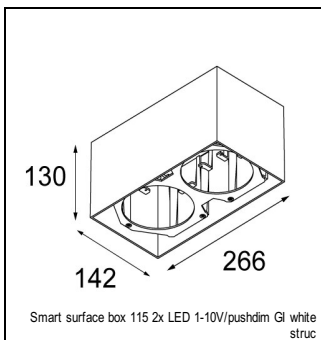

SMART LOTIS 115 ADJUSTABLE LED GE

ACCESSORIES

HUE-DEVICE

70000847	PHILIPS HUE SENSOR
70000614	PHILIPS HUE DIMMER SWITCH
70000615	PHILIPS HUE TAP SWITCH

HUE-BRIDGE

70000616	PHILIPS HUE BRIDGE EU
70000617	PHILIPS HUE BRIDGE UK

HUE-MODULE

13190030	MODULAR CONNECTED 1-10V WHITE COMPONENT

SURFACE-TUBED

13140309	SMART SURFACE TUBED 115 LED DALI GI WHITE STRUC
13140332	SMART SURFACE TUBED 115 LED DALI GI BLACK STRUC
13140324	SMART SURFACE TUBED 115 LED DALI GI BRUSHED ALU
13140209	SMART SURFACE TUBED 115 LED 1-10V/PUSHDIM GI WHITE STRUC
13140232	SMART SURFACE TUBED 115 LED 1-10V/PUSHDIM GI BLACK STRUC
13140224	SMART SURFACE TUBED 115 LED 1-10V/PUSHDIM GI BRUSHED ALU
13140109	SMART SURFACE TUBED 115 LED TRE DIM GI WHITE STRUC
13140132	SMART SURFACE TUBED 115 LED TRE DIM GI BLACK STRUC
13140124	SMART SURFACE TUBED 115 LED TRE DIM GI BRUSHED ALU

CONBOX

10889830	CONBOX 190X192X130X256

GYPKIT

12290530	GYPKIT 190X190 - Ø108

RECESSED-FRAME

12810230	RECESSED RING Ø127 H100

SURFACE-BOX