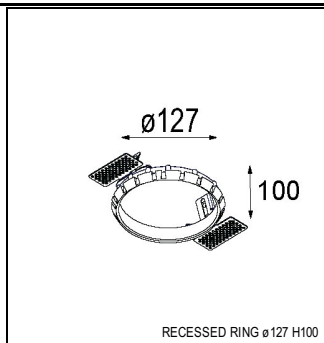

SMART LOTIS 115 ADJUSTABLE LED GE

ACCESSORIES

HUE-DEVICE

70000847	PHILIPS HUE SENSOR
70000614	PHILIPS HUE DIMMER SWITCH
70000615	PHILIPS HUE TAP SWITCH

HUE-BRIDGE

70000616	PHILIPS HUE BRIDGE EU
70000617	PHILIPS HUE BRIDGE UK

HUE-MODULE

13190030	MODULAR CONNECTED 1-10V WHITE COMPONENT

SURFACE-TUBED

13140309	SMART SURFACE TUBED 115 LED DALI GI WHITE STRUC
13140332	SMART SURFACE TUBED 115 LED DALI GI BLACK STRUC
13140324	SMART SURFACE TUBED 115 LED DALI GI BRUSHED ALU
13140209	SMART SURFACE TUBED 115 LED 1-10V/PUSHDIM GI WHITE STRUC
13140232	SMART SURFACE TUBED 115 LED 1-10V/PUSHDIM GI BLACK STRUC
13140224	SMART SURFACE TUBED 115 LED 1-10V/PUSHDIM GI BRUSHED ALU
13140109	SMART SURFACE TUBED 115 LED TRE DIM GI WHITE STRUC
13140132	SMART SURFACE TUBED 115 LED TRE DIM GI BLACK STRUC
13140124	SMART SURFACE TUBED 115 LED TRE DIM GI BRUSHED ALU

CONBOX

10889830	CONBOX 190X192X130X256

GYPKIT

12290530	GYPKIT 190X190 - Ø108

RECESSED-FRAME

12810230	RECESSED RING Ø127 H100

SURFACE-BOX