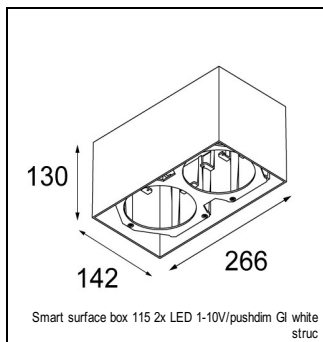

SMART LOTIS 115 ADJUSTABLE LED GE

ACCESSORIES

HUE-DEVICE

70000847	PHILIPS HUE SENSOR
70000614	PHILIPS HUE DIMMER SWITCH
70000615	PHILIPS HUE TAP SWITCH

HUE-BRIDGE

70000616	PHILIPS HUE BRIDGE EU
70000617	PHILIPS HUE BRIDGE UK

HUE-MODULE

13190030	MODULAR CONNECTED 1-10V WHITE COMPONENT

SURFACE-TUBED

13140309	SMART SURFACE TUBED 115 LED DALI GI WHITE STRUC
13140332	SMART SURFACE TUBED 115 LED DALI GI BLACK STRUC
13140324	SMART SURFACE TUBED 115 LED DALI GI BRUSHED ALU
13140209	SMART SURFACE TUBED 115 LED 1-10V/PUSHDIM GI WHITE STRUC
13140232	SMART SURFACE TUBED 115 LED 1-10V/PUSHDIM GI BLACK STRUC
13140224	SMART SURFACE TUBED 115 LED 1-10V/PUSHDIM GI BRUSHED ALU
13140109	SMART SURFACE TUBED 115 LED TRE DIM GI WHITE STRUC
13140132	SMART SURFACE TUBED 115 LED TRE DIM GI BLACK STRUC
13140124	SMART SURFACE TUBED 115 LED TRE DIM GI BRUSHED ALU

CONBOX

10889830	CONBOX 190X192X130X256

GYPKIT

12290530	GYPKIT 190X190 - Ø108

RECESSED-FRAME

12810230	RECESSED RING Ø127 H100

SURFACE-BOX