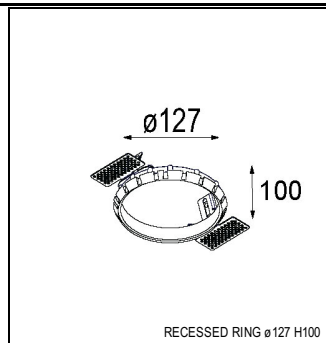

SMART LOTIS 115 ADJUSTABLE LED GE

ACCESSORIES

HUE-DEVICE

70000847	PHILIPS HUE SENSOR
70000614	PHILIPS HUE DIMMER SWITCH
70000615	PHILIPS HUE TAP SWITCH

HUE-BRIDGE

70000616	PHILIPS HUE BRIDGE EU
70000617	PHILIPS HUE BRIDGE UK

HUE-MODULE

13190030	MODULAR CONNECTED 1-10V WHITE COMPONENT

SURFACE-TUBED

13140309	SMART SURFACE TUBED 115 LED DALI GI WHITE STRUC
13140332	SMART SURFACE TUBED 115 LED DALI GI BLACK STRUC
13140324	SMART SURFACE TUBED 115 LED DALI GI BRUSHED ALU
13140209	SMART SURFACE TUBED 115 LED 1-10V/PUSHDIM GI WHITE STRUC
13140232	SMART SURFACE TUBED 115 LED 1-10V/PUSHDIM GI BLACK STRUC
13140224	SMART SURFACE TUBED 115 LED 1-10V/PUSHDIM GI BRUSHED ALU
13140109	SMART SURFACE TUBED 115 LED TRE DIM GI WHITE STRUC
13140132	SMART SURFACE TUBED 115 LED TRE DIM GI BLACK STRUC
13140124	SMART SURFACE TUBED 115 LED TRE DIM GI BRUSHED ALU

CONBOX

10889830	CONBOX 190X192X130X256

GYPKIT

12290530	GYPKIT 190X190 - Ø108

RECESSED-FRAME

12810230	RECESSED RING Ø127 H100

SURFACE-BOX