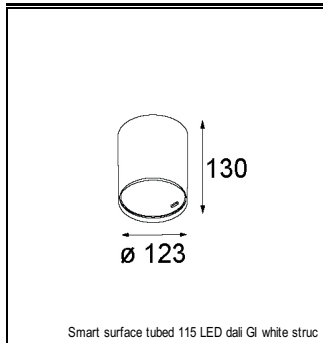

SMART LOTIS 115 ADJUSTABLE LED GE

ACCESSORIES

HUE-DEVICE

70000847	PHILIPS HUE SENSOR
70000614	PHILIPS HUE DIMMER SWITCH
70000615	PHILIPS HUE TAP SWITCH

HUE-BRIDGE

70000616	PHILIPS HUE BRIDGE EU
70000617	PHILIPS HUE BRIDGE UK

HUE-MODULE

13190030	MODULAR CONNECTED 1-10V WHITE COMPONENT

SURFACE-TUBED

13140309	SMART SURFACE TUBED 115 LED DALI GI WHITE STRUC
13140332	SMART SURFACE TUBED 115 LED DALI GI BLACK STRUC
13140324	SMART SURFACE TUBED 115 LED DALI GI BRUSHED ALU
13140209	SMART SURFACE TUBED 115 LED 1-10V/PUSHDIM GI WHITE STRUC
13140232	SMART SURFACE TUBED 115 LED 1-10V/PUSHDIM GI BLACK STRUC
13140224	SMART SURFACE TUBED 115 LED 1-10V/PUSHDIM GI BRUSHED ALU
13140109	SMART SURFACE TUBED 115 LED TRE DIM GI WHITE STRUC
13140132	SMART SURFACE TUBED 115 LED TRE DIM GI BLACK STRUC
13140124	SMART SURFACE TUBED 115 LED TRE DIM GI BRUSHED ALU

CONBOX

10889830	CONBOX 190X192X130X256

GYPKIT

12290530	GYPKIT 190X190 - Ø108

RECESSED-FRAME

12810230	RECESSED RING Ø127 H100

SURFACE-BOX