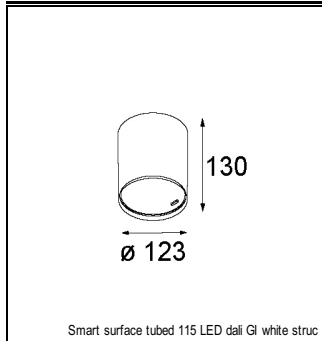

SMART LOTIS 115 ADJUSTABLE LED GE

ACCESSORIES

HUE-DEVICE

70000847	PHILIPS HUE SENSOR
70000614	PHILIPS HUE DIMMER SWITCH
70000615	PHILIPS HUE TAP SWITCH

HUE-BRIDGE

70000616	PHILIPS HUE BRIDGE EU
70000617	PHILIPS HUE BRIDGE UK

HUE-MODULE

13190030	MODULAR CONNECTED 1-10V WHITE COMPONENT

SURFACE-TUBED

13140309	SMART SURFACE TUBED 115 LED DALI GI WHITE STRUC
13140332	SMART SURFACE TUBED 115 LED DALI GI BLACK STRUC
13140324	SMART SURFACE TUBED 115 LED DALI GI BRUSHED ALU
13140209	SMART SURFACE TUBED 115 LED 1-10V/PUSHDIM GI WHITE STRUC
13140232	SMART SURFACE TUBED 115 LED 1-10V/PUSHDIM GI BLACK STRUC
13140224	SMART SURFACE TUBED 115 LED 1-10V/PUSHDIM GI BRUSHED ALU
13140109	SMART SURFACE TUBED 115 LED TRE DIM GI WHITE STRUC
13140132	SMART SURFACE TUBED 115 LED TRE DIM GI BLACK STRUC
13140124	SMART SURFACE TUBED 115 LED TRE DIM GI BRUSHED ALU

CONBOX

10889830	CONBOX 190X192X130X256

GYPKIT

12290530	GYPKIT 190X190 - Ø108

RECESSED-FRAME

12810230	RECESSED RING Ø127 H100

SURFACE-BOX