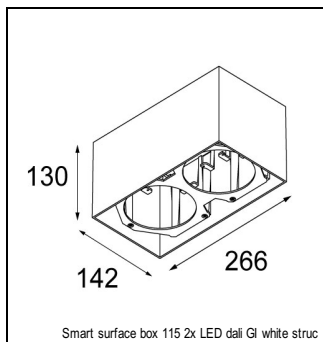

SMART CAKE 115 ADJUSTABLE LED GE

ACCESSORIES

HUE-DEVICE

70000615	PHILIPS HUE TAP SWITCH
70000847	PHILIPS HUE SENSOR
70000614	PHILIPS HUE DIMMER SWITCH

HUE-MODULE

13190030	MODULAR CONNECTED 1-10V WHITE COMPONENT

HUE-BRIDGE

70000617	PHILIPS HUE BRIDGE UK
70000616	PHILIPS HUE BRIDGE EU

SURFACE-TUBED

13140309	SMART SURFACE TUBED 115 LED DALI GI WHITE STRUC
13140332	SMART SURFACE TUBED 115 LED DALI GI BLACK STRUC
13140324	SMART SURFACE TUBED 115 LED DALI GI BRUSHED ALU
13140209	SMART SURFACE TUBED 115 LED 1-10V/PUSHDIM GI WHITE STRUC
13140232	SMART SURFACE TUBED 115 LED 1-10V/PUSHDIM GI BLACK STRUC
13140224	SMART SURFACE TUBED 115 LED 1-10V/PUSHDIM GI BRUSHED ALU
13140109	SMART SURFACE TUBED 115 LED TRE DIM GI WHITE STRUC
13140132	SMART SURFACE TUBED 115 LED TRE DIM GI BLACK STRUC
13140124	SMART SURFACE TUBED 115 LED TRE DIM GI BRUSHED ALU

CONBOX

10889830	CONBOX 190X192X130X256

GYPKIT

12290530	GYPKIT 190X190 - Ø108

RECESSED-FRAME

12810230	RECESSED RING Ø127 H100

SURFACE-BOX