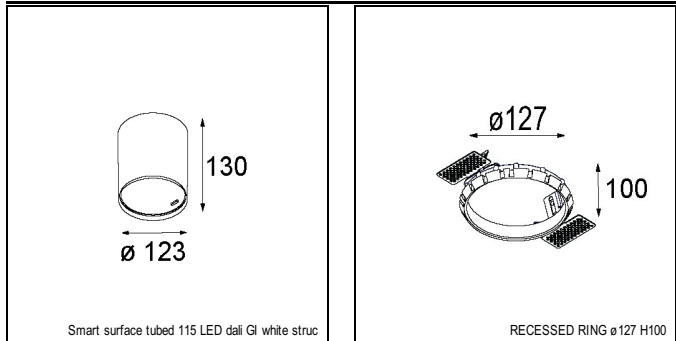

SMART CAKE 115 ADJUSTABLE LED GE

ACCESSORIES

HUE-DEVICE

70000615	PHILIPS HUE TAP SWITCH
70000847	PHILIPS HUE SENSOR
70000614	PHILIPS HUE DIMMER SWITCH

HUE-MODULE

13190030	MODULAR CONNECTED 1-10V WHITE COMPONENT

HUE-BRIDGE

70000617	PHILIPS HUE BRIDGE UK
70000616	PHILIPS HUE BRIDGE EU

SURFACE-TUBED

13140309	SMART SURFACE TUBED 115 LED DALI GI WHITE STRUC
13140332	SMART SURFACE TUBED 115 LED DALI GI BLACK STRUC
13140324	SMART SURFACE TUBED 115 LED DALI GI BRUSHED ALU
13140209	SMART SURFACE TUBED 115 LED 1-10V/PUSHDIM GI WHITE STRUC
13140232	SMART SURFACE TUBED 115 LED 1-10V/PUSHDIM GI BLACK STRUC
13140224	SMART SURFACE TUBED 115 LED 1-10V/PUSHDIM GI BRUSHED ALU
13140109	SMART SURFACE TUBED 115 LED TRE DIM GI WHITE STRUC
13140132	SMART SURFACE TUBED 115 LED TRE DIM GI BLACK STRUC
13140124	SMART SURFACE TUBED 115 LED TRE DIM GI BRUSHED ALU

CONBOX

10889830	CONBOX 190X192X130X256

GYPKIT

12290530	GYPKIT 190X190 - Ø108

RECESSED-FRAME

12810230	RECESSED RING Ø127 H100

SURFACE-BOX