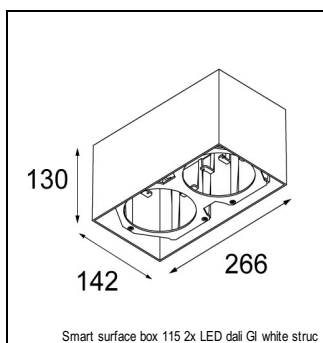

SMART CAKE 115 ADJUSTABLE LED GE

ACCESSORIES

HUE-DEVICE

70000615	PHILIPS HUE TAP SWITCH
70000847	PHILIPS HUE SENSOR
70000614	PHILIPS HUE DIMMER SWITCH

HUE-MODULE

13190030	MODULAR CONNECTED 1-10V WHITE COMPONENT

HUE-BRIDGE

70000617	PHILIPS HUE BRIDGE UK
70000616	PHILIPS HUE BRIDGE EU

SURFACE-TUBED

13140309	SMART SURFACE TUBED 115 LED DALI GI WHITE STRUC
13140332	SMART SURFACE TUBED 115 LED DALI GI BLACK STRUC
13140324	SMART SURFACE TUBED 115 LED DALI GI BRUSHED ALU
13140209	SMART SURFACE TUBED 115 LED 1-10V/PUSHDIM GI WHITE STRUC
13140232	SMART SURFACE TUBED 115 LED 1-10V/PUSHDIM GI BLACK STRUC
13140224	SMART SURFACE TUBED 115 LED 1-10V/PUSHDIM GI BRUSHED ALU
13140109	SMART SURFACE TUBED 115 LED TRE DIM GI WHITE STRUC
13140132	SMART SURFACE TUBED 115 LED TRE DIM GI BLACK STRUC
13140124	SMART SURFACE TUBED 115 LED TRE DIM GI BRUSHED ALU

CONBOX

10889830	CONBOX 190X192X130X256

GYPKIT

12290530	GYPKIT 190X190 - Ø108

RECESSED-FRAME

12810230	RECESSED RING Ø127 H100

SURFACE-BOX