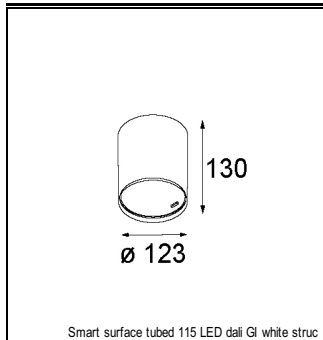

SMART CAKE 115 ADJUSTABLE LED GE

ACCESSORIES

HUE-DEVICE

70000615	PHILIPS HUE TAP SWITCH
70000847	PHILIPS HUE SENSOR
70000614	PHILIPS HUE DIMMER SWITCH

HUE-MODULE

13190030	MODULAR CONNECTED 1-10V WHITE COMPONENT

HUE-BRIDGE

70000617	PHILIPS HUE BRIDGE UK
70000616	PHILIPS HUE BRIDGE EU

SURFACE-TUBED

13140309	SMART SURFACE TUBED 115 LED DALI GI WHITE STRUC
13140332	SMART SURFACE TUBED 115 LED DALI GI BLACK STRUC
13140324	SMART SURFACE TUBED 115 LED DALI GI BRUSHED ALU
13140209	SMART SURFACE TUBED 115 LED 1-10V/PUSHDIM GI WHITE STRUC
13140232	SMART SURFACE TUBED 115 LED 1-10V/PUSHDIM GI BLACK STRUC
13140224	SMART SURFACE TUBED 115 LED 1-10V/PUSHDIM GI BRUSHED ALU
13140109	SMART SURFACE TUBED 115 LED TRE DIM GI WHITE STRUC
13140132	SMART SURFACE TUBED 115 LED TRE DIM GI BLACK STRUC
13140124	SMART SURFACE TUBED 115 LED TRE DIM GI BRUSHED ALU

CONBOX

10889830	CONBOX 190X192X130X256

GYPKIT

12290530	GYPKIT 190X190 - Ø108

RECESSED-FRAME

12810230	RECESSED RING Ø127 H100

SURFACE-BOX