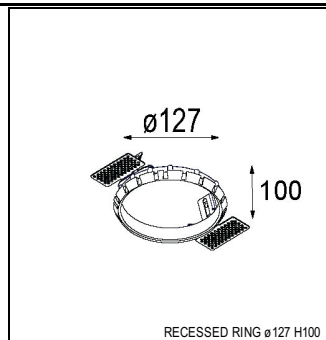

SMART CAKE 115 ADJUSTABLE LED GE

ACCESSORIES

HUE-DEVICE

70000615	PHILIPS HUE TAP SWITCH
70000847	PHILIPS HUE SENSOR
70000614	PHILIPS HUE DIMMER SWITCH

HUE-MODULE

13190030	MODULAR CONNECTED 1-10V WHITE COMPONENT

HUE-BRIDGE

70000617	PHILIPS HUE BRIDGE UK
70000616	PHILIPS HUE BRIDGE EU

SURFACE-TUBED

13140309	SMART SURFACE TUBED 115 LED DALI GI WHITE STRUC
13140332	SMART SURFACE TUBED 115 LED DALI GI BLACK STRUC
13140324	SMART SURFACE TUBED 115 LED DALI GI BRUSHED ALU
13140209	SMART SURFACE TUBED 115 LED 1-10V/PUSHDIM GI WHITE STRUC
13140232	SMART SURFACE TUBED 115 LED 1-10V/PUSHDIM GI BLACK STRUC
13140224	SMART SURFACE TUBED 115 LED 1-10V/PUSHDIM GI BRUSHED ALU
13140109	SMART SURFACE TUBED 115 LED TRE DIM GI WHITE STRUC
13140132	SMART SURFACE TUBED 115 LED TRE DIM GI BLACK STRUC
13140124	SMART SURFACE TUBED 115 LED TRE DIM GI BRUSHED ALU

CONBOX

10889830	CONBOX 190X192X130X256

GYPKIT

12290530	GYPKIT 190X190 - Ø108

RECESSED-FRAME

12810230	RECESSED RING Ø127 H100

SURFACE-BOX