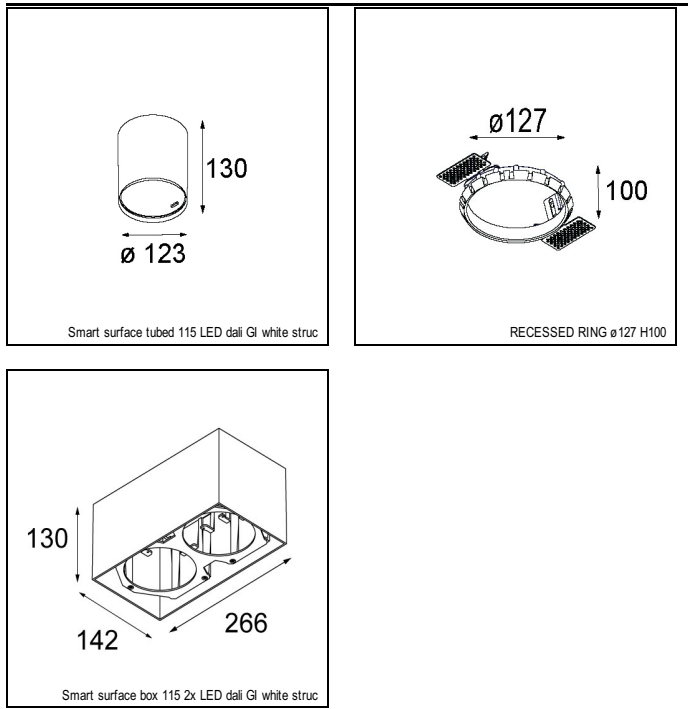

SMART CAKE 115 ADJUSTABLE LED GE

ACCESSORIES

HUE-DEVICE

70000615	PHILIPS HUE TAP SWITCH
70000847	PHILIPS HUE SENSOR
70000614	PHILIPS HUE DIMMER SWITCH

HUE-MODULE

13190030	MODULAR CONNECTED 1-10V WHITE COMPONENT

HUE-BRIDGE

70000617	PHILIPS HUE BRIDGE UK
70000616	PHILIPS HUE BRIDGE EU

SURFACE-TUBED

13140309	SMART SURFACE TUBED 115 LED DALI GI WHITE STRUC
13140332	SMART SURFACE TUBED 115 LED DALI GI BLACK STRUC
13140324	SMART SURFACE TUBED 115 LED DALI GI BRUSHED ALU
13140209	SMART SURFACE TUBED 115 LED 1-10V/PUSHDIM GI WHITE STRUC
13140232	SMART SURFACE TUBED 115 LED 1-10V/PUSHDIM GI BLACK STRUC
13140224	SMART SURFACE TUBED 115 LED 1-10V/PUSHDIM GI BRUSHED ALU
13140109	SMART SURFACE TUBED 115 LED TRE DIM GI WHITE STRUC
13140132	SMART SURFACE TUBED 115 LED TRE DIM GI BLACK STRUC
13140124	SMART SURFACE TUBED 115 LED TRE DIM GI BRUSHED ALU

CONBOX

10889830	CONBOX 190X192X130X256

GYPKIT

12290530	GYPKIT 190X190 - Ø108

RECESSED-FRAME

12810230	RECESSED RING Ø127 H100

SURFACE-BOX