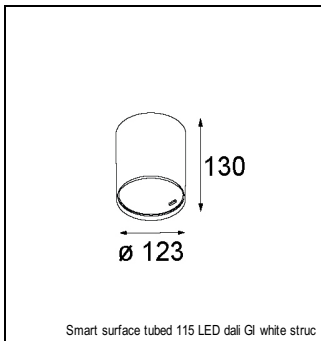

Art. Nr. 12763546

SPECIFICATIONS

Lamp	1x LED Array		
Gear / Transfo	LED gear not incl.		
Cut-out size	ø 108 h 100		
Weight	0.475kg		
Min. Distance	0.1		
IP	IP54		
Glow Wire Test	960°		
Lifetime	L80 B20 @ 50.000 hrs		
CRI	90		
Power supply	350mA 31Vf	500mA 32Vf	700mA 34Vf
Connected load	11W	16.25W	23.6W
Lumen	797lm	1092lm	1453lm
Efficacy	72lm/W	67lm/W	62lm/W
UGR	23	24	25
Adjustability	Not Applicable		
Remark	! 3500K on request ! can be combined with Smart mask ! can be combined with Smart surface box & surface tubed (surface/suspension)		

CONBOX

10889830	CONBOX 190X192X130X256
----------	------------------------

ACCESSORIES

GYPKIT

12290530	GYPKIT 190X190 - Ø108
----------	-----------------------

RECESSED-FRAME

12810230	RECESSED RING Ø127 H100
----------	-------------------------