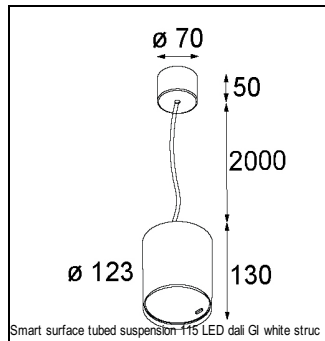

Art. Nr. 12763546

SPECIFICATIONS

Lamp	1x LED Array		
Gear / Transfo	LED gear not incl.		
Cut-out size	ø 108 h 100		
Weight	0.475kg		
Min. Distance	0.1		
IP	IP54		
Glow Wire Test	960°		
Lifetime	L80 B20 @ 50.000 hrs		
CRI	90		
Power supply	350mA 31Vf	500mA 32Vf	700mA 34Vf
Connected load	11W	16.25W	23.6W
Lumen	797lm	1092lm	1453lm
Efficacy	72lm/W	67lm/W	62lm/W
UGR	23	24	25
Adjustability	Not Applicable		
Remark	! 3500K on request ! can be combined with Smart mask ! can be combined with Smart surface box & surface tubed (surface/suspension)		

CONBOX

10889830	CONBOX 190X192X130X256
----------	------------------------

ACCESSORIES

GYPKIT

12290530	GYPKIT 190X190 - Ø108
----------	-----------------------

RECESSED-FRAME

12810230	RECESSED RING Ø127 H100
----------	-------------------------