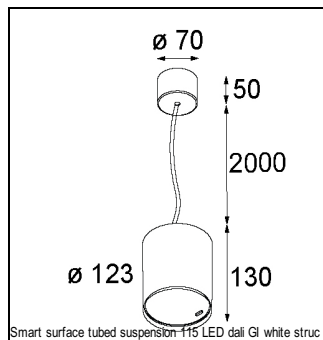

Art. Nr. 12763532

SPECIFICATIONS

Lamp	1x LED Array		
Gear / Transfo	LED gear not incl.		
Cut-out size	ø 108 h 100		
Weight	0.475kg		
Min. Distance	0.1		
IP	IP54		
Glow Wire Test	960°		
Lifetime	L80 B20 @ 50.000 hrs		
CRI	90		
Power supply	350mA 31Vf	500mA 32Vf	700mA 34Vf
Connected load	11W	16.25W	23.6W
Lumen	654lm	897lm	1193lm
Efficacy	59lm/W	55lm/W	51lm/W
UGR	21	22	23
Adjustability	Not Applicable		
Remark	! 3500K on request ! can be combined with Smart mask ! can be combined with Smart surface box & surface tubed (surface/suspension)		

CONBOX

10889830	CONBOX 190X192X130X256
----------	------------------------

ACCESSORIES

GYPKIT

12290530	GYPKIT 190X190 - Ø108
----------	-----------------------

RECESSED-FRAME

12810230	RECESSED RING Ø127 H100
----------	-------------------------