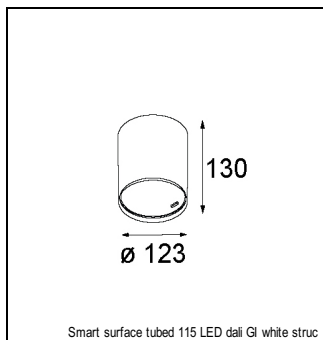

Art. Nr. 12763532

SPECIFICATIONS

Lamp	1x LED Array		
Gear / Transfo	LED gear not incl.		
Cut-out size	ø 108 h 100		
Weight	0.475kg		
Min. Distance	0.1		
IP	IP54		
Glow Wire Test	960°		
Lifetime	L80 B20 @ 50.000 hrs		
CRI	90		
Power supply	350mA 31Vf	500mA 32Vf	700mA 34Vf
Connected load	11W	16.25W	23.6W
Lumen	654lm	897lm	1193lm
Efficacy	59lm/W	55lm/W	51lm/W
UGR	21	22	23
Adjustability	Not Applicable		
Remark	! 3500K on request ! can be combined with Smart mask ! can be combined with Smart surface box & surface tubed (surface/suspension)		

CONBOX

10889830	CONBOX 190X192X130X256
----------	------------------------

ACCESSORIES

GYPKIT

12290530	GYPKIT 190X190 - Ø108
----------	-----------------------

RECESSED-FRAME

12810230	RECESSED RING Ø127 H100
----------	-------------------------