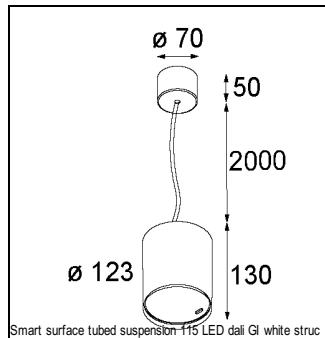

HUE-BRIDGE

70000616	PHILIPS HUE BRIDGE EU
70000617	PHILIPS HUE BRIDGE UK

HUE-MODULE

13190030	MODULAR CONNECTED 1-10V WHITE COMPONENT

SURFACE-TUBED

13140309	SMART SURFACE TUBED 115 LED DALI GI WHITE STRUC
13140332	SMART SURFACE TUBED 115 LED DALI GI BLACK STRUC
13140324	SMART SURFACE TUBED 115 LED DALI GI BRUSHED ALU
13140209	SMART SURFACE TUBED 115 LED 1-10V/PUSHDIM GI WHITE STRUC
13140232	SMART SURFACE TUBED 115 LED 1-10V/PUSHDIM GI BLACK STRUC
13140224	SMART SURFACE TUBED 115 LED 1-10V/PUSHDIM GI BRUSHED ALU
13140109	SMART SURFACE TUBED 115 LED TRE DIM GI WHITE STRUC
13140132	SMART SURFACE TUBED 115 LED TRE DIM GI BLACK STRUC
13140124	SMART SURFACE TUBED 115 LED TRE DIM GI BRUSHED ALU
13141309	SMART SURFACE TUBED SUSPENSION 115 LED DALI GI WHITE STRUC
13141332	SMART SURFACE TUBED SUSPENSION 115 LED DALI GI BLACK STRUC
13141324	SMART SURFACE TUBED SUSPENSION 115 LED DALI GI BRUSHED ALU
13141209	SMART SURFACE TUBED SUSPENSION 115 LED 1-10V/PUSHDIM GI WHITE STRUC
13141232	SMART SURFACE TUBED SUSPENSION 115 LED 1-10V/PUSHDIM GI BLACK STRUC
13141224	SMART SURFACE TUBED SUSPENSION 115 LED 1-10V/PUSHDIM GI BRUSHED ALU
13141109	SMART SURFACE TUBED SUSPENSION 115 LED TRE DIM GI WHITE STRUC
13141132	SMART SURFACE TUBED SUSPENSION 115 LED TRE DIM GI BLACK STRUC
13141124	SMART SURFACE TUBED SUSPENSION 115 LED TRE DIM GI BRUSHED ALU

CONBOX

10889830	CONBOX 190X192X130X256