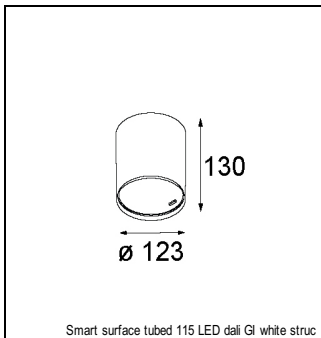

HUE-BRIDGE

70000616	PHILIPS HUE BRIDGE EU
70000617	PHILIPS HUE BRIDGE UK

HUE-MODULE

13190030	MODULAR CONNECTED 1-10V WHITE COMPONENT

SURFACE-TUBED

13140309	SMART SURFACE TUBED 115 LED DALI GI WHITE STRUC
13140332	SMART SURFACE TUBED 115 LED DALI GI BLACK STRUC
13140324	SMART SURFACE TUBED 115 LED DALI GI BRUSHED ALU
13140209	SMART SURFACE TUBED 115 LED 1-10V/PUSHDIM GI WHITE STRUC
13140232	SMART SURFACE TUBED 115 LED 1-10V/PUSHDIM GI BLACK STRUC
13140224	SMART SURFACE TUBED 115 LED 1-10V/PUSHDIM GI BRUSHED ALU
13140109	SMART SURFACE TUBED 115 LED TRE DIM GI WHITE STRUC
13140132	SMART SURFACE TUBED 115 LED TRE DIM GI BLACK STRUC
13140124	SMART SURFACE TUBED 115 LED TRE DIM GI BRUSHED ALU
13141309	SMART SURFACE TUBED SUSPENSION 115 LED DALI GI WHITE STRUC
13141332	SMART SURFACE TUBED SUSPENSION 115 LED DALI GI BLACK STRUC
13141324	SMART SURFACE TUBED SUSPENSION 115 LED DALI GI BRUSHED ALU
13141209	SMART SURFACE TUBED SUSPENSION 115 LED 1-10V/PUSHDIM GI WHITE STRUC
13141232	SMART SURFACE TUBED SUSPENSION 115 LED 1-10V/PUSHDIM GI BLACK STRUC
13141224	SMART SURFACE TUBED SUSPENSION 115 LED 1-10V/PUSHDIM GI BRUSHED ALU
13141109	SMART SURFACE TUBED SUSPENSION 115 LED TRE DIM GI WHITE STRUC
13141132	SMART SURFACE TUBED SUSPENSION 115 LED TRE DIM GI BLACK STRUC
13141124	SMART SURFACE TUBED SUSPENSION 115 LED TRE DIM GI BRUSHED ALU

CONBOX

10889830	CONBOX 190X192X130X256