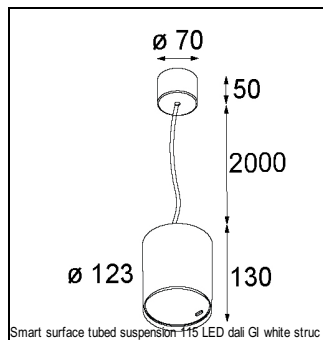

Art. Nr. 12763132

SPECIFICATIONS

Lamp	1x LED Array		
Gear / Transfo	LED gear not incl.		
Cut-out size	ø 108 h 100		
Weight	0.475kg		
Min. Distance	0.1		
IP	IP54		
Glow Wire Test	960°		
Lifetime	L80 B20 @ 50.000 hrs		
CRI	90		
Power supply	350mA 31Vf	500mA 32Vf	700mA 34Vf
Connected load	11W	16.25W	23.6W
Lumen	762lm	1046lm	1391lm
Efficacy	69lm/W	64lm/W	59lm/W
UGR	22	23	24
Adjustability	Not Applicable		
Remark	! 3500K on request ! can be combined with Smart mask ! can be combined with Smart surface box & surface tubed (surface/suspension)		

CONBOX

10889830	CONBOX 190X192X130X256
----------	------------------------

ACCESSORIES

GYPKIT

12290530	GYPKIT 190X190 - Ø108
----------	-----------------------

RECESSED-FRAME

12810230	RECESSED RING Ø127 H100
----------	-------------------------