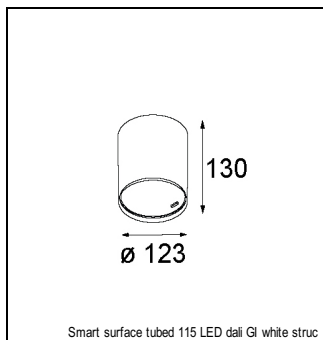

Art. Nr. 12763132

SPECIFICATIONS

Lamp	1x LED Array		
Gear / Transfo	LED gear not incl.		
Cut-out size	ø 108 h 100		
Weight	0.475kg		
Min. Distance	0.1		
IP	IP54		
Glow Wire Test	960°		
Lifetime	L80 B20 @ 50.000 hrs		
CRI	90		
Power supply	350mA 31Vf	500mA 32Vf	700mA 34Vf
Connected load	11W	16.25W	23.6W
Lumen	762lm	1046lm	1391lm
Efficacy	69lm/W	64lm/W	59lm/W
UGR	22	23	24
Adjustability	Not Applicable		
Remark	! 3500K on request ! can be combined with Smart mask ! can be combined with Smart surface box & surface tubed (surface/suspension)		

CONBOX

10889830	CONBOX 190X192X130X256
----------	------------------------

ACCESSORIES

GYPKIT

12290530	GYPKIT 190X190 - Ø108
----------	-----------------------

RECESSED-FRAME

12810230	RECESSED RING Ø127 H100
----------	-------------------------