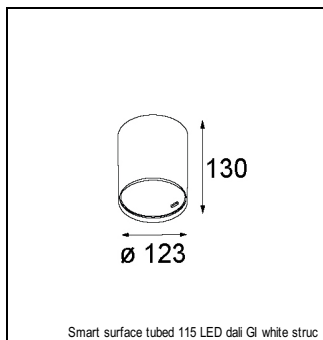

Art. Nr. 12763009

SPECIFICATIONS

Lamp	1x LED Array		
Gear / Transfo	LED gear not incl.		
Cut-out size	ø 108 h 100		
Weight	0.475kg		
Min. Distance	0.1		
IP	IP54		
Glow Wire Test	960°		
Lifetime	L80 B20 @ 50.000 hrs		
CRI	90		
Power supply	350mA 31Vf	500mA 32Vf	700mA 34Vf
Connected load	11W	16.25W	23.6W
Lumen	811lm	1113lm	1480lm
Efficacy	74lm/W	68lm/W	63lm/W
UGR	23	24	25
Adjustability	Not Applicable		
Remark	! 3500K on request ! can be combined with Smart mask ! can be combined with Smart surface box & surface tubed (surface/suspension)		

CONBOX

10889830	CONBOX 190X192X130X256
----------	------------------------

ACCESSORIES

GYPKIT

12290530	GYPKIT 190X190 - Ø108
----------	-----------------------

RECESSED-FRAME

12810230	RECESSED RING Ø127 H100
----------	-------------------------