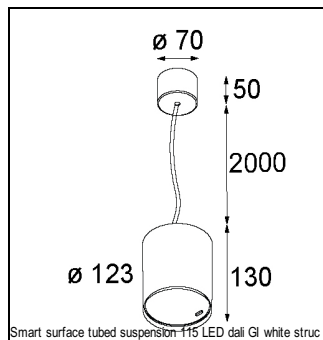

Art. Nr. 12763009

SPECIFICATIONS

Lamp	1x LED Array		
Gear / Transfo	LED gear not incl.		
Cut-out size	ø 108 h 100		
Weight	0.475kg		
Min. Distance	0.1		
IP	IP54		
Glow Wire Test	960°		
Lifetime	L80 B20 @ 50.000 hrs		
CRI	90		
Power supply	350mA 31Vf	500mA 32Vf	700mA 34Vf
Connected load	11W	16.25W	23.6W
Lumen	811lm	1113lm	1480lm
Efficacy	74lm/W	68lm/W	63lm/W
UGR	23	24	25
Adjustability	Not Applicable		
Remark	! 3500K on request ! can be combined with Smart mask ! can be combined with Smart surface box & surface tubed (surface/suspension)		

CONBOX

10889830	CONBOX 190X192X130X256
----------	------------------------

ACCESSORIES

GYPKIT

12290530	GYPKIT 190X190 - Ø108
----------	-----------------------

RECESSED-FRAME

12810230	RECESSED RING Ø127 H100
----------	-------------------------