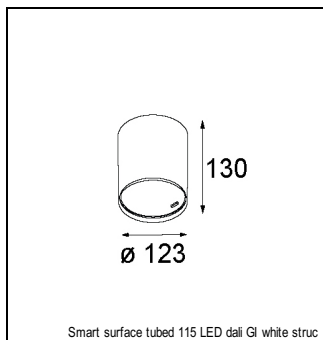

Art. Nr. 12762809

SPECIFICATIONS

Lamp	1x LED Array		
Gear / Transfo	LED gear not incl.		
Cut-out size	ø 108 h 100		
Weight	0.488kg		
Min. Distance	0.1		
IP	IP54		
Glow Wire Test	960°		
Lifetime	L80 B20 @ 50.000 hrs		
CRI	90		
Power supply	350mA 31Vf	500mA 32Vf	700mA 34Vf
Connected load	11W	16.25W	23.6W
Lumen	1178lm	1616lm	2150lm
Efficacy	107lm/W	99lm/W	91lm/W
UGR	16	17	18
Adjustability	Not Applicable		
Remark	! 3500K on request ! can be combined with Smart mask ! can be combined with Smart surface box & surface tubed (surface/suspension)		

CONBOX

10889830	CONBOX 190X192X130X256
----------	------------------------

ACCESSORIES

GYPKIT

12290530	GYPKIT 190X190 - Ø108
----------	-----------------------

RECESSED-FRAME

12810230	RECESSED RING Ø127 H100
----------	-------------------------