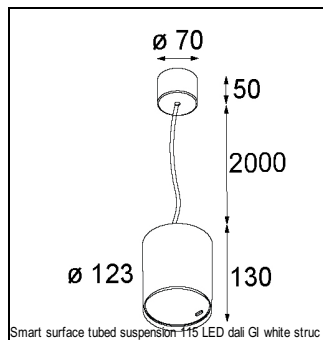

Art. Nr. 12762809

SPECIFICATIONS

Lamp	1x LED Array		
Gear / Transfo	LED gear not incl.		
Cut-out size	ø 108 h 100		
Weight	0.488kg		
Min. Distance	0.1		
IP	IP54		
Glow Wire Test	960°		
Lifetime	L80 B20 @ 50.000 hrs		
CRI	90		
Power supply	350mA 31Vf	500mA 32Vf	700mA 34Vf
Connected load	11W	16.25W	23.6W
Lumen	1178lm	1616lm	2150lm
Efficacy	107lm/W	99lm/W	91lm/W
UGR	16	17	18
Adjustability	Not Applicable		
Remark	! 3500K on request ! can be combined with Smart mask ! can be combined with Smart surface box & surface tubed (surface/suspension)		

CONBOX

10889830	CONBOX 190X192X130X256
----------	------------------------

ACCESSORIES

GYPKIT

12290530	GYPKIT 190X190 - Ø108
----------	-----------------------

RECESSED-FRAME

12810230	RECESSED RING Ø127 H100
----------	-------------------------