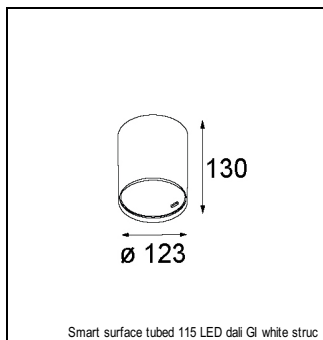

Art. Nr. 12762746

SPECIFICATIONS

Lamp	1x LED Array		
Gear / Transfo	LED gear not incl.		
Cut-out size	ø 108 h 100		
Weight	0.488kg		
Min. Distance	0.1		
IP	IP54		
Glow Wire Test	960°		
Lifetime	L80 B20 @ 50.000 hrs		
CRI	90		
Power supply	350mA 31Vf	500mA 32Vf	700mA 34Vf
Connected load	11W	16.25W	23.6W
Lumen	1178lm	1616lm	2150lm
Efficacy	107lm/W	99lm/W	91lm/W
UGR	15	16	17
Adjustability	Not Applicable		
Remark	! 3500K on request ! can be combined with Smart mask ! can be combined with Smart surface box & surface tubed (surface/suspension)		

CONBOX

10889830	CONBOX 190X192X130X256
----------	------------------------

ACCESSORIES

GYPKIT

12290530	GYPKIT 190X190 - Ø108
----------	-----------------------

RECESSED-FRAME

12810230	RECESSED RING Ø127 H100
----------	-------------------------