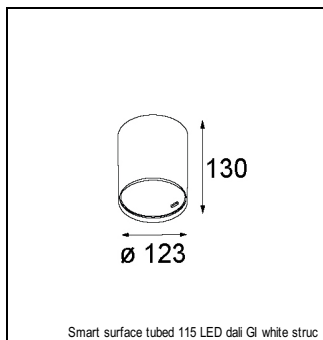

HUE-DEVICE

70000847	PHILIPS HUE SENSOR
70000615	PHILIPS HUE TAP SWITCH
70000614	PHILIPS HUE DIMMER SWITCH

HUE-MODULE

13190030	MODULAR CONNECTED 1-10V WHITE COMPONENT

SURFACE-TUBED

13140309	SMART SURFACE TUBED 115 LED DALI GI WHITE STRUC
13140332	SMART SURFACE TUBED 115 LED DALI GI BLACK STRUC
13140324	SMART SURFACE TUBED 115 LED DALI GI BRUSHED ALU
13140209	SMART SURFACE TUBED 115 LED 1-10V/PUSHDIM GI WHITE STRUC
13140232	SMART SURFACE TUBED 115 LED 1-10V/PUSHDIM GI BLACK STRUC
13140224	SMART SURFACE TUBED 115 LED 1-10V/PUSHDIM GI BRUSHED ALU
13140109	SMART SURFACE TUBED 115 LED TRE DIM GI WHITE STRUC
13140132	SMART SURFACE TUBED 115 LED TRE DIM GI BLACK STRUC
13140124	SMART SURFACE TUBED 115 LED TRE DIM GI BRUSHED ALU
13141309	SMART SURFACE TUBED SUSPENSION 115 LED DALI GI WHITE STRUC
13141332	SMART SURFACE TUBED SUSPENSION 115 LED DALI GI BLACK STRUC
13141324	SMART SURFACE TUBED SUSPENSION 115 LED DALI GI BRUSHED ALU
13141209	SMART SURFACE TUBED SUSPENSION 115 LED 1-10V/PUSHDIM GI WHITE STRUC
13141232	SMART SURFACE TUBED SUSPENSION 115 LED 1-10V/PUSHDIM GI BLACK STRUC
13141224	SMART SURFACE TUBED SUSPENSION 115 LED 1-10V/PUSHDIM GI BRUSHED ALU
13141109	SMART SURFACE TUBED SUSPENSION 115 LED TRE DIM GI WHITE STRUC
13141132	SMART SURFACE TUBED SUSPENSION 115 LED TRE DIM GI BLACK STRUC
13141124	SMART SURFACE TUBED SUSPENSION 115 LED TRE DIM GI BRUSHED ALU

CONBOX

10889830	CONBOX 190X192X130X256