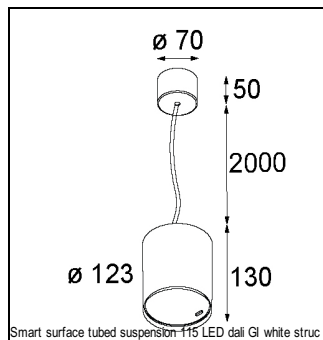

HUE-DEVICE

70000847	PHILIPS HUE SENSOR
70000615	PHILIPS HUE TAP SWITCH
70000614	PHILIPS HUE DIMMER SWITCH

HUE-MODULE

13190030	MODULAR CONNECTED 1-10V WHITE COMPONENT

SURFACE-TUBED

13140309	SMART SURFACE TUBED 115 LED DALI GI WHITE STRUC
13140332	SMART SURFACE TUBED 115 LED DALI GI BLACK STRUC
13140324	SMART SURFACE TUBED 115 LED DALI GI BRUSHED ALU
13140209	SMART SURFACE TUBED 115 LED 1-10V/PUSHDIM GI WHITE STRUC
13140232	SMART SURFACE TUBED 115 LED 1-10V/PUSHDIM GI BLACK STRUC
13140224	SMART SURFACE TUBED 115 LED 1-10V/PUSHDIM GI BRUSHED ALU
13140109	SMART SURFACE TUBED 115 LED TRE DIM GI WHITE STRUC
13140132	SMART SURFACE TUBED 115 LED TRE DIM GI BLACK STRUC
13140124	SMART SURFACE TUBED 115 LED TRE DIM GI BRUSHED ALU
13141309	SMART SURFACE TUBED SUSPENSION 115 LED DALI GI WHITE STRUC
13141332	SMART SURFACE TUBED SUSPENSION 115 LED DALI GI BLACK STRUC
13141324	SMART SURFACE TUBED SUSPENSION 115 LED DALI GI BRUSHED ALU
13141209	SMART SURFACE TUBED SUSPENSION 115 LED 1-10V/PUSHDIM GI WHITE STRUC
13141232	SMART SURFACE TUBED SUSPENSION 115 LED 1-10V/PUSHDIM GI BLACK STRUC
13141224	SMART SURFACE TUBED SUSPENSION 115 LED 1-10V/PUSHDIM GI BRUSHED ALU
13141109	SMART SURFACE TUBED SUSPENSION 115 LED TRE DIM GI WHITE STRUC
13141132	SMART SURFACE TUBED SUSPENSION 115 LED TRE DIM GI BLACK STRUC
13141124	SMART SURFACE TUBED SUSPENSION 115 LED TRE DIM GI BRUSHED ALU

CONBOX

10889830	CONBOX 190X192X130X256