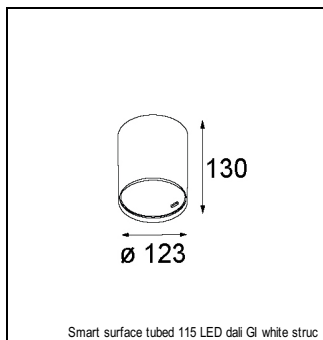

Art. Nr. 12762109

SPECIFICATIONS

Lamp	1x LED Array		
Gear / Transfo	LED gear not incl.		
Cut-out size	ø 108 h 100		
Weight	0.488kg		
Min. Distance	0.1		
IP	IP54		
Glow Wire Test	960°		
Lifetime	L80 B20 @ 50.000 hrs		
CRI	90		
Power supply	350mA 31Vf	500mA 32Vf	700mA 34Vf
Connected load	11W	16.25W	23.6W
Lumen	1178lm	1616lm	2150lm
Efficacy	107lm/W	99lm/W	91lm/W
UGR	15	17	17
Adjustability	Not Applicable		
Remark	! 3500K on request ! can be combined with Smart mask ! can be combined with Smart surface box & surface tubed (surface/suspension)		

CONBOX

10889830	CONBOX 190X192X130X256
----------	------------------------

ACCESSORIES

GYPKIT

12290530	GYPKIT 190X190 - Ø108
----------	-----------------------

RECESSED-FRAME

12810230	RECESSED RING Ø127 H100
----------	-------------------------