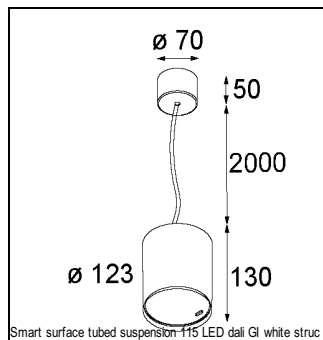

Art. Nr. 12762109

SPECIFICATIONS

Lamp	1x LED Array		
Gear / Transfo	LED gear not incl.		
Cut-out size	ø 108 h 100		
Weight	0.488kg		
Min. Distance	0.1		
IP	IP54		
Glow Wire Test	960°		
Lifetime	L80 B20 @ 50.000 hrs		
CRI	90		
Power supply	350mA 31Vf	500mA 32Vf	700mA 34Vf
Connected load	11W	16.25W	23.6W
Lumen	1178lm	1616lm	2150lm
Efficacy	107lm/W	99lm/W	91lm/W
UGR	15	17	17
Adjustability	Not Applicable		
Remark	! 3500K on request ! can be combined with Smart mask ! can be combined with Smart surface box & surface tubed (surface/suspension)		

CONBOX

10889830	CONBOX 190X192X130X256
----------	------------------------

ACCESSORIES

GYPKIT

12290530	GYPKIT 190X190 - Ø108
----------	-----------------------

RECESSED-FRAME

12810230	RECESSED RING Ø127 H100
----------	-------------------------