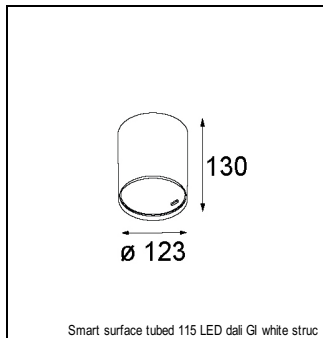

Art. Nr. 12761846

SPECIFICATIONS

Lamp	1x LED Array		
Gear / Transfo	LED gear not incl.		
Cut-out size	ø 108 h 100		
Weight	0.463kg		
Min. Distance	0.1 m		
IP	IP20		
Glow Wire Test	960°		
Lifetime	L80 B20 @ 50.000 hrs		
CRI	90		
Power supply	350mA 31Vf	500mA 32Vf	700mA 34Vf
Connected load	11W	16.25W	23.6W
Lumen	1219lm	1672lm	2224lm
Efficacy	111lm/W	103lm/W	94lm/W
UGR	16	17	18
Adjustability	Not Applicable		
Remark	! 3500K on request ! can be combined with Smart mask ! can be combined with Smart surface box & surface tubed (surface/suspension)		

GYPKIT

12290530 | GYPKIT 190X190 - Ø108

RECESSED-FRAME

12810230 | RECESSED RING Ø127 H100

SURFACE-BOX

12801209	SMART SURFACE BOX 115 2X LED DALI GI WHITE STRUC
12801232	SMART SURFACE BOX 115 2X LED DALI GI BLACK STRUC
12801109	SMART SURFACE BOX 115 2X LED 1-10V/PUSHDIM GI WHITE STRUC
12801132	SMART SURFACE BOX 115 2X LED 1-10V/PUSHDIM GI BLACK STRUC