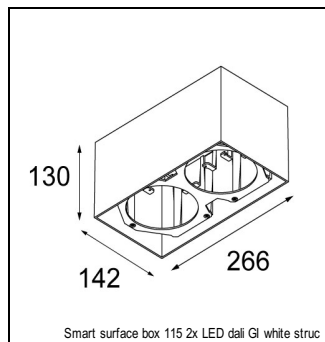

Art. Nr. 12761846

SPECIFICATIONS

Lamp	1x LED Array		
Gear / Transfo	LED gear not incl.		
Cut-out size	ø 108 h 100		
Weight	0.463kg		
Min. Distance	0.1 m		
IP	IP20		
Glow Wire Test	960°		
Lifetime	L80 B20 @ 50.000 hrs		
CRI	90		
Power supply	350mA 31Vf	500mA 32Vf	700mA 34Vf
Connected load	11W	16.25W	23.6W
Lumen	1219lm	1672lm	2224lm
Efficacy	111lm/W	103lm/W	94lm/W
UGR	16	17	18
Adjustability	Not Applicable		
Remark	! 3500K on request ! can be combined with Smart mask ! can be combined with Smart surface box & surface tubed (surface/suspension)		

GYPKIT

12290530 | GYPKIT 190X190 - Ø108

RECESSED-FRAME

12810230 | RECESSED RING Ø127 H100

SURFACE-BOX

12801209	SMART SURFACE BOX 115 2X LED DALI GI WHITE STRUC
12801232	SMART SURFACE BOX 115 2X LED DALI GI BLACK STRUC
12801109	SMART SURFACE BOX 115 2X LED 1-10V/PUSHDIM GI WHITE STRUC
12801132	SMART SURFACE BOX 115 2X LED 1-10V/PUSHDIM GI BLACK STRUC