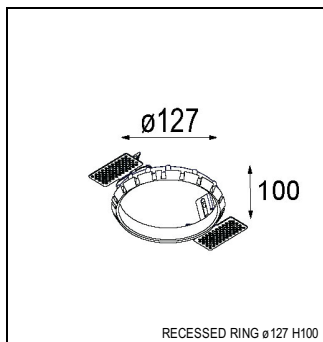

Art. Nr. 12761846

SPECIFICATIONS

Lamp	1x LED Array		
Gear / Transfo	LED gear not incl.		
Cut-out size	ø 108 h 100		
Weight	0.463kg		
Min. Distance	0.1 m		
IP	IP20		
Glow Wire Test	960°		
Lifetime	L80 B20 @ 50.000 hrs		
CRI	90		
Power supply	350mA 31Vf	500mA 32Vf	700mA 34Vf
Connected load	11W	16.25W	23.6W
Lumen	1219lm	1672lm	2224lm
Efficacy	111lm/W	103lm/W	94lm/W
UGR	16	17	18
Adjustability	Not Applicable		
Remark	! 3500K on request ! can be combined with Smart mask ! can be combined with Smart surface box & surface tubed (surface/suspension)		

GYPKIT

12290530 | GYPKIT 190X190 - Ø108

RECESSED-FRAME

12810230 | RECESSED RING Ø127 H100

SURFACE-BOX

12801209	SMART SURFACE BOX 115 2X LED DALI GI WHITE STRUC
12801232	SMART SURFACE BOX 115 2X LED DALI GI BLACK STRUC
12801109	SMART SURFACE BOX 115 2X LED 1-10V/PUSHDIM GI WHITE STRUC
12801132	SMART SURFACE BOX 115 2X LED 1-10V/PUSHDIM GI BLACK STRUC