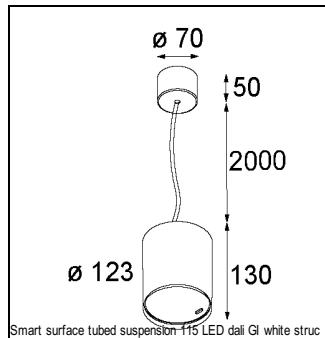

Art. Nr. 12761846

SPECIFICATIONS

Lamp	1x LED Array		
Gear / Transfo	LED gear not incl.		
Cut-out size	ø 108 h 100		
Weight	0.463kg		
Min. Distance	0.1 m		
IP	IP20		
Glow Wire Test	960°		
Lifetime	L80 B20 @ 50.000 hrs		
CRI	90		
Power supply	350mA 31Vf	500mA 32Vf	700mA 34Vf
Connected load	11W	16.25W	23.6W
Lumen	1219lm	1672lm	2224lm
Efficacy	111lm/W	103lm/W	94lm/W
UGR	16	17	18
Adjustability	Not Applicable		
Remark	! 3500K on request ! can be combined with Smart mask ! can be combined with Smart surface box & surface tubed (surface/suspension)		

GYPKIT

12290530 | GYPKIT 190X190 - Ø108

RECESSED-FRAME

12810230 | RECESSED RING Ø127 H100

SURFACE-BOX

12801209	SMART SURFACE BOX 115 2X LED DALI GI WHITE STRUC
12801232	SMART SURFACE BOX 115 2X LED DALI GI BLACK STRUC
12801109	SMART SURFACE BOX 115 2X LED 1-10V/PUSHDIM GI WHITE STRUC
12801132	SMART SURFACE BOX 115 2X LED 1-10V/PUSHDIM GI BLACK STRUC