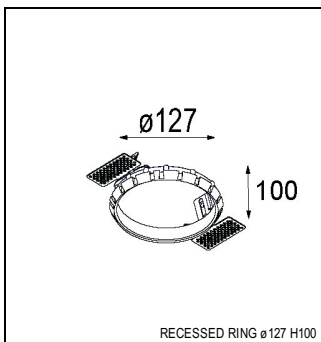

Art. Nr. 12761832

SPECIFICATIONS

Lamp	1x LED Array		
Gear / Transfo	LED gear not incl.		
Cut-out size	ø 108 h 100		
Weight	0.463kg		
Min. Distance	0.1 m		
IP	IP20		
Glow Wire Test	960°		
Lifetime	L80 B20 @ 50.000 hrs		
CRI	90		
Power supply	350mA	500mA	700mA
	31Vf	32Vf	34Vf
Connected load	11W	16.25W	23.6W
Lumen	1209lm	1658lm	2206lm
Efficacy	110lm/W	102lm/W	93lm/W
UGR	15	16	17
Adjustability	Not Applicable		
Remark	! 3500K on request ! can be combined with Smart mask ! can be combined with Smart surface box & surface tubed (surface/suspension)		

GYPKIT

12290530 | GYPKIT 190X190 - Ø108

RECESSED-FRAME

12810230 | RECESSED RING Ø127 H100

SURFACE-BOX

12801209	SMART SURFACE BOX 115 2X LED DALI GI WHITE STRUC
12801232	SMART SURFACE BOX 115 2X LED DALI GI BLACK STRUC
12801109	SMART SURFACE BOX 115 2X LED 1-10V/PUSHDIM GI WHITE STRUC
12801132	SMART SURFACE BOX 115 2X LED 1-10V/PUSHDIM GI BLACK STRUC