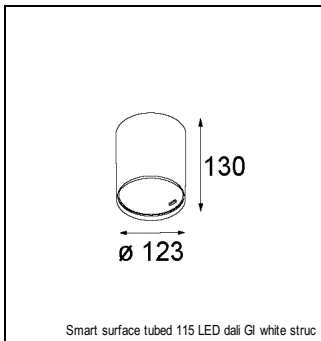

Art. Nr. 12761832

SPECIFICATIONS

Lamp	1x LED Array		
Gear / Transfo	LED gear not incl.		
Cut-out size	ø 108 h 100		
Weight	0.463kg		
Min. Distance	0.1 m		
IP	IP20		
Glow Wire Test	960°		
Lifetime	L80 B20 @ 50.000 hrs		
CRI	90		
Power supply	350mA	500mA	700mA
	31Vf	32Vf	34Vf
Connected load	11W	16.25W	23.6W
Lumen	1209lm	1658lm	2206lm
Efficacy	110lm/W	102lm/W	93lm/W
UGR	15	16	17
Adjustability	Not Applicable		
Remark	! 3500K on request ! can be combined with Smart mask ! can be combined with Smart surface box & surface tubed (surface/suspension)		

GYPKIT

12290530 | GYPKIT 190X190 - Ø108

RECESSED-FRAME

12810230 | RECESSED RING Ø127 H100

SURFACE-BOX

12801209	SMART SURFACE BOX 115 2X LED DALI GI WHITE STRUC
12801232	SMART SURFACE BOX 115 2X LED DALI GI BLACK STRUC
12801109	SMART SURFACE BOX 115 2X LED 1-10V/PUSHDIM GI WHITE STRUC
12801132	SMART SURFACE BOX 115 2X LED 1-10V/PUSHDIM GI BLACK STRUC