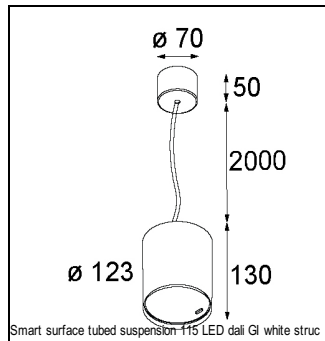

Art. Nr. 12761832

SPECIFICATIONS

Lamp	1x LED Array		
Gear / Transfo	LED gear not incl.		
Cut-out size	ø 108 h 100		
Weight	0.463kg		
Min. Distance	0.1 m		
IP	IP20		
Glow Wire Test	960°		
Lifetime	L80 B20 @ 50.000 hrs		
CRI	90		
Power supply	350mA	500mA	700mA
	31Vf	32Vf	34Vf
Connected load	11W	16.25W	23.6W
Lumen	1209lm	1658lm	2206lm
Efficacy	110lm/W	102lm/W	93lm/W
UGR	15	16	17
Adjustability	Not Applicable		
Remark	! 3500K on request ! can be combined with Smart mask ! can be combined with Smart surface box & surface tubed (surface/suspension)		

GYPKIT

12290530 | GYPKIT 190X190 - Ø108

RECESSED-FRAME

12810230 | RECESSED RING Ø127 H100

SURFACE-BOX

12801209	SMART SURFACE BOX 115 2X LED DALI GI WHITE STRUC
12801232	SMART SURFACE BOX 115 2X LED DALI GI BLACK STRUC
12801109	SMART SURFACE BOX 115 2X LED 1-10V/PUSHDIM GI WHITE STRUC
12801132	SMART SURFACE BOX 115 2X LED 1-10V/PUSHDIM GI BLACK STRUC