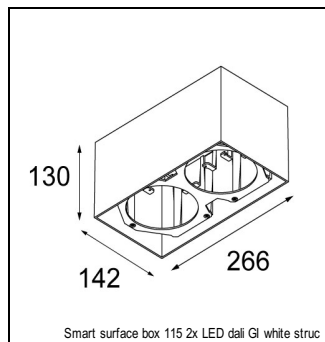

Art. Nr. 12761832

SPECIFICATIONS

Lamp	1x LED Array		
Gear / Transfo	LED gear not incl.		
Cut-out size	ø 108 h 100		
Weight	0.463kg		
Min. Distance	0.1 m		
IP	IP20		
Glow Wire Test	960°		
Lifetime	L80 B20 @ 50.000 hrs		
CRI	90		
Power supply	350mA	500mA	700mA
	31Vf	32Vf	34Vf
Connected load	11W	16.25W	23.6W
Lumen	1209lm	1658lm	2206lm
Efficacy	110lm/W	102lm/W	93lm/W
UGR	15	16	17
Adjustability	Not Applicable		
Remark	! 3500K on request ! can be combined with Smart mask ! can be combined with Smart surface box & surface tubed (surface/suspension)		

GYPKIT

12290530 | GYPKIT 190X190 - Ø108

RECESSED-FRAME

12810230 | RECESSED RING Ø127 H100

SURFACE-BOX

12801209	SMART SURFACE BOX 115 2X LED DALI GI WHITE STRUC
12801232	SMART SURFACE BOX 115 2X LED DALI GI BLACK STRUC
12801109	SMART SURFACE BOX 115 2X LED 1-10V/PUSHDIM GI WHITE STRUC
12801132	SMART SURFACE BOX 115 2X LED 1-10V/PUSHDIM GI BLACK STRUC