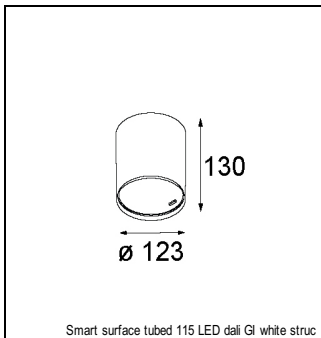

Art. Nr. 12761809

SPECIFICATIONS

Lamp	1x LED Array		
Gear / Transfo	LED gear not incl.		
Cut-out size	ø 108 h 100		
Weight	0.463kg		
Min. Distance	0.1 m		
IP	IP20		
Glow Wire Test	960°		
Lifetime	L80 B20 @ 50.000 hrs		
CRI	90		
Power supply	350mA 31Vf	500mA 32Vf	700mA 34Vf
Connected load	11W	16.25W	23.6W
Lumen	1219lm	1672lm	2224lm
Efficacy	111lm/W	103lm/W	94lm/W
UGR	16	17	18
Adjustability	Not Applicable		
Remark	! 3500K on request ! can be combined with Smart mask ! can be combined with Smart surface box & surface tubed (surface/suspension)		

GYPKIT

12290530 | GYPKIT 190X190 - Ø108

RECESSED-FRAME

12810230 | RECESSED RING Ø127 H100

SURFACE-BOX

12801209	SMART SURFACE BOX 115 2X LED DALI GI WHITE STRUC
12801232	SMART SURFACE BOX 115 2X LED DALI GI BLACK STRUC
12801109	SMART SURFACE BOX 115 2X LED 1-10V/PUSHDIM GI WHITE STRUC
12801132	SMART SURFACE BOX 115 2X LED 1-10V/PUSHDIM GI BLACK STRUC