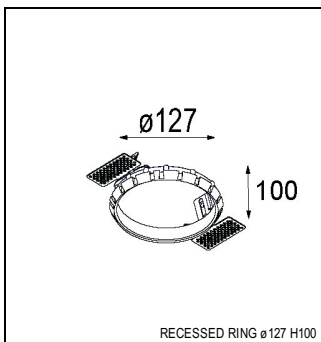

Art. Nr. 12761809

SPECIFICATIONS

Lamp	1x LED Array		
Gear / Transfo	LED gear not incl.		
Cut-out size	ø 108 h 100		
Weight	0.463kg		
Min. Distance	0.1 m		
IP	IP20		
Glow Wire Test	960°		
Lifetime	L80 B20 @ 50.000 hrs		
CRI	90		
Power supply	350mA 31Vf	500mA 32Vf	700mA 34Vf
Connected load	11W	16.25W	23.6W
Lumen	1219lm	1672lm	2224lm
Efficacy	111lm/W	103lm/W	94lm/W
UGR	16	17	18
Adjustability	Not Applicable		
Remark	! 3500K on request ! can be combined with Smart mask ! can be combined with Smart surface box & surface tubed (surface/suspension)		

GYPKIT

12290530 | GYPKIT 190X190 - Ø108

RECESSED-FRAME

12810230 | RECESSED RING Ø127 H100

SURFACE-BOX

12801209	SMART SURFACE BOX 115 2X LED DALI GI WHITE STRUC
12801232	SMART SURFACE BOX 115 2X LED DALI GI BLACK STRUC
12801109	SMART SURFACE BOX 115 2X LED 1-10V/PUSHDIM GI WHITE STRUC
12801132	SMART SURFACE BOX 115 2X LED 1-10V/PUSHDIM GI BLACK STRUC