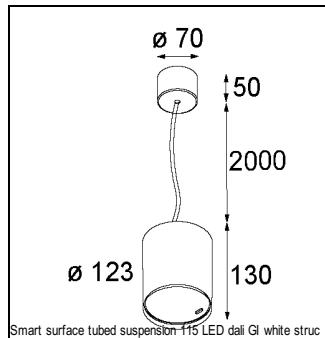

Art. Nr. 12761809

SPECIFICATIONS

Lamp	1x LED Array		
Gear / Transfo	LED gear not incl.		
Cut-out size	ø 108 h 100		
Weight	0.463kg		
Min. Distance	0.1 m		
IP	IP20		
Glow Wire Test	960°		
Lifetime	L80 B20 @ 50.000 hrs		
CRI	90		
Power supply	350mA 31Vf	500mA 32Vf	700mA 34Vf
Connected load	11W	16.25W	23.6W
Lumen	1219lm	1672lm	2224lm
Efficacy	111lm/W	103lm/W	94lm/W
UGR	16	17	18
Adjustability	Not Applicable		
Remark	! 3500K on request ! can be combined with Smart mask ! can be combined with Smart surface box & surface tubed (surface/suspension)		

GYPKIT

12290530 | GYPKIT 190X190 - Ø108

RECESSED-FRAME

12810230 | RECESSED RING Ø127 H100

SURFACE-BOX

12801209	SMART SURFACE BOX 115 2X LED DALI GI WHITE STRUC
12801232	SMART SURFACE BOX 115 2X LED DALI GI BLACK STRUC
12801109	SMART SURFACE BOX 115 2X LED 1-10V/PUSHDIM GI WHITE STRUC
12801132	SMART SURFACE BOX 115 2X LED 1-10V/PUSHDIM GI BLACK STRUC