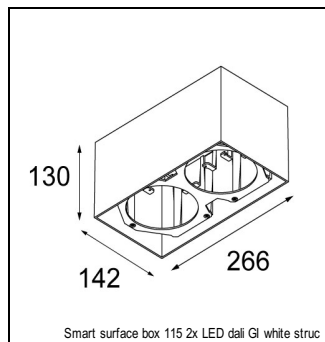

Art. Nr. 12761809

SPECIFICATIONS

Lamp	1x LED Array		
Gear / Transfo	LED gear not incl.		
Cut-out size	ø 108 h 100		
Weight	0.463kg		
Min. Distance	0.1 m		
IP	IP20		
Glow Wire Test	960°		
Lifetime	L80 B20 @ 50.000 hrs		
CRI	90		
Power supply	350mA 31Vf	500mA 32Vf	700mA 34Vf
Connected load	11W	16.25W	23.6W
Lumen	1219lm	1672lm	2224lm
Efficacy	111lm/W	103lm/W	94lm/W
UGR	16	17	18
Adjustability	Not Applicable		
Remark	! 3500K on request ! can be combined with Smart mask ! can be combined with Smart surface box & surface tubed (surface/suspension)		

GYPKIT

12290530 | GYPKIT 190X190 - Ø108

RECESSED-FRAME

12810230 | RECESSED RING Ø127 H100

SURFACE-BOX

12801209	SMART SURFACE BOX 115 2X LED DALI GI WHITE STRUC
12801232	SMART SURFACE BOX 115 2X LED DALI GI BLACK STRUC
12801109	SMART SURFACE BOX 115 2X LED 1-10V/PUSHDIM GI WHITE STRUC
12801132	SMART SURFACE BOX 115 2X LED 1-10V/PUSHDIM GI BLACK STRUC