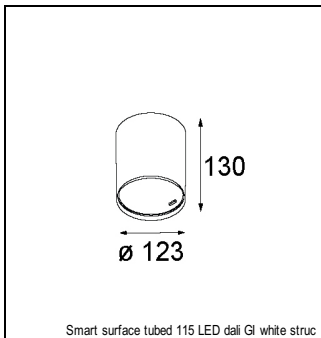

Art. Nr. 12761746

SPECIFICATIONS

Lamp	1x LED Array		
Gear / Transfo	LED gear not incl.		
Cut-out size	ø 108 h 100		
Weight	0.463kg		
Min. Distance	0.1 m		
IP	IP20		
Glow Wire Test	960°		
Lifetime	L80 B20 @ 50.000 hrs		
CRI	90		
Power supply	350mA 31Vf	500mA 32Vf	700mA 34Vf
Connected load	11W	16.25W	23.6W
Lumen	1219lm	1672lm	2224lm
Efficacy	111lm/W	103lm/W	94lm/W
UGR	15	16	17
Adjustability	Not Applicable		
Remark	! 3500K on request ! can be combined with Smart mask ! can be combined with Smart surface box & surface tubed (surface/suspension)		

GYPKIT

12290530 | GYPKIT 190X190 - Ø108

RECESSED-FRAME

12810230 | RECESSED RING Ø127 H100

SURFACE-BOX

12801209	SMART SURFACE BOX 115 2X LED DALI GI WHITE STRUC
12801232	SMART SURFACE BOX 115 2X LED DALI GI BLACK STRUC
12801109	SMART SURFACE BOX 115 2X LED 1-10V/PUSHDIM GI WHITE STRUC
12801132	SMART SURFACE BOX 115 2X LED 1-10V/PUSHDIM GI BLACK STRUC