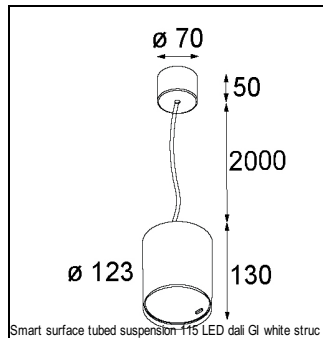

Art. Nr. 12761746

SPECIFICATIONS

Lamp	1x LED Array		
Gear / Transfo	LED gear not incl.		
Cut-out size	ø 108 h 100		
Weight	0.463kg		
Min. Distance	0.1 m		
IP	IP20		
Glow Wire Test	960°		
Lifetime	L80 B20 @ 50.000 hrs		
CRI	90		
Power supply	350mA 31Vf	500mA 32Vf	700mA 34Vf
Connected load	11W	16.25W	23.6W
Lumen	1219lm	1672lm	2224lm
Efficacy	111lm/W	103lm/W	94lm/W
UGR	15	16	17
Adjustability	Not Applicable		
Remark	! 3500K on request ! can be combined with Smart mask ! can be combined with Smart surface box & surface tubed (surface/suspension)		

GYPKIT

12290530 | GYPKIT 190X190 - Ø108

RECESSED-FRAME

12810230 | RECESSED RING Ø127 H100

SURFACE-BOX

12801209	SMART SURFACE BOX 115 2X LED DALI GI WHITE STRUC
12801232	SMART SURFACE BOX 115 2X LED DALI GI BLACK STRUC
12801109	SMART SURFACE BOX 115 2X LED 1-10V/PUSHDIM GI WHITE STRUC
12801132	SMART SURFACE BOX 115 2X LED 1-10V/PUSHDIM GI BLACK STRUC