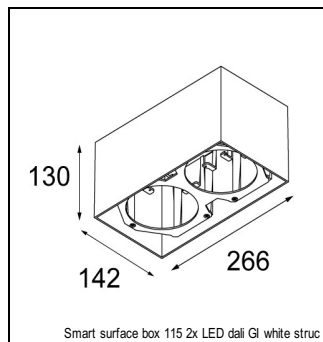

Art. Nr. 12761746

SPECIFICATIONS

Lamp	1x LED Array		
Gear / Transfo	LED gear not incl.		
Cut-out size	ø 108 h 100		
Weight	0.463kg		
Min. Distance	0.1 m		
IP	IP20		
Glow Wire Test	960°		
Lifetime	L80 B20 @ 50.000 hrs		
CRI	90		
Power supply	350mA 31Vf	500mA 32Vf	700mA 34Vf
Connected load	11W	16.25W	23.6W
Lumen	1219lm	1672lm	2224lm
Efficacy	111lm/W	103lm/W	94lm/W
UGR	15	16	17
Adjustability	Not Applicable		
Remark	! 3500K on request ! can be combined with Smart mask ! can be combined with Smart surface box & surface tubed (surface/suspension)		

GYPKIT

12290530 | GYPKIT 190X190 - Ø108

RECESSED-FRAME

12810230 | RECESSED RING Ø127 H100

SURFACE-BOX

12801209	SMART SURFACE BOX 115 2X LED DALI GI WHITE STRUC
12801232	SMART SURFACE BOX 115 2X LED DALI GI BLACK STRUC
12801109	SMART SURFACE BOX 115 2X LED 1-10V/PUSHDIM GI WHITE STRUC
12801132	SMART SURFACE BOX 115 2X LED 1-10V/PUSHDIM GI BLACK STRUC