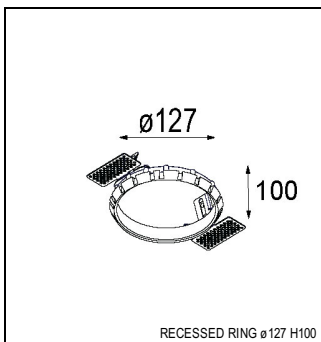

Art. Nr. 12761746

SPECIFICATIONS

Lamp	1x LED Array		
Gear / Transfo	LED gear not incl.		
Cut-out size	ø 108 h 100		
Weight	0.463kg		
Min. Distance	0.1 m		
IP	IP20		
Glow Wire Test	960°		
Lifetime	L80 B20 @ 50.000 hrs		
CRI	90		
Power supply	350mA 31Vf	500mA 32Vf	700mA 34Vf
Connected load	11W	16.25W	23.6W
Lumen	1219lm	1672lm	2224lm
Efficacy	111lm/W	103lm/W	94lm/W
UGR	15	16	17
Adjustability	Not Applicable		
Remark	! 3500K on request ! can be combined with Smart mask ! can be combined with Smart surface box & surface tubed (surface/suspension)		

GYPKIT

12290530 | GYPKIT 190X190 - Ø108

RECESSED-FRAME

12810230 | RECESSED RING Ø127 H100

SURFACE-BOX

12801209	SMART SURFACE BOX 115 2X LED DALI GI WHITE STRUC
12801232	SMART SURFACE BOX 115 2X LED DALI GI BLACK STRUC
12801109	SMART SURFACE BOX 115 2X LED 1-10V/PUSHDIM GI WHITE STRUC
12801132	SMART SURFACE BOX 115 2X LED 1-10V/PUSHDIM GI BLACK STRUC