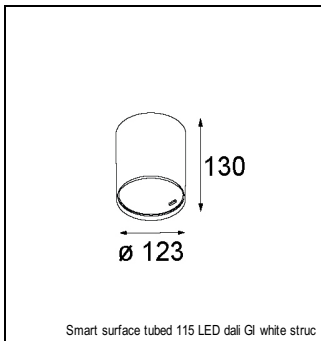

GYPKIT

12290530 | GYPKIT 190X190 - Ø108

RECESSED-FRAME

12810230 | RECESSED RING Ø127 H100

SURFACE-BOX

12801209	SMART SURFACE BOX 115 2X LED DALI GI WHITE STRUC
12801232	SMART SURFACE BOX 115 2X LED DALI GI BLACK STRUC
12801109	SMART SURFACE BOX 115 2X LED 1-10V/PUSHDIM GI WHITE STRUC
12801132	SMART SURFACE BOX 115 2X LED 1-10V/PUSHDIM GI BLACK STRUC