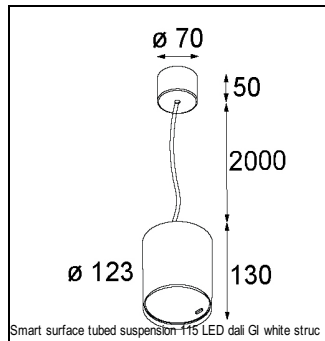

GYPKIT

12290530 | GYPKIT 190X190 - Ø108

RECESSED-FRAME

12810230 | RECESSED RING Ø127 H100

SURFACE-BOX

12801209	SMART SURFACE BOX 115 2X LED DALI GI WHITE STRUC
12801232	SMART SURFACE BOX 115 2X LED DALI GI BLACK STRUC
12801109	SMART SURFACE BOX 115 2X LED 1-10V/PUSHDIM GI WHITE STRUC
12801132	SMART SURFACE BOX 115 2X LED 1-10V/PUSHDIM GI BLACK STRUC