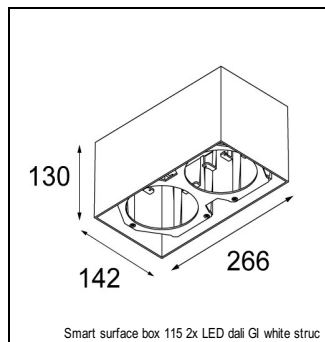

Art. Nr. 12761646

SPECIFICATIONS

Lamp	1x LED Array		
Gear / Transfo	LED gear not incl.		
Cut-out size	ø 108 h 100		
Weight	0.463kg		
Min. Distance	0.1 m		
IP	IP20		
Glow Wire Test	960°		
Lifetime	L80 B20 @ 50.000 hrs		
CRI	90		
Power supply	350mA 31Vf	500mA 32Vf	700mA 34Vf
Connected load	11W	16.25W	23.6W
Lumen	1046lm	1434lm	1908lm
Efficacy	95lm/W	88lm/W	81lm/W
UGR	15	17	17
Adjustability	Not Applicable		
Remark	! 3500K on request ! can be combined with Smart mask ! can be combined with Smart surface box & surface tubed (surface/suspension)		

GYPKIT

12290530 | GYPKIT 190X190 - Ø108

RECESSED-FRAME

12810230 | RECESSED RING Ø127 H100

SURFACE-BOX

12801209	SMART SURFACE BOX 115 2X LED DALI GI WHITE STRUC
12801232	SMART SURFACE BOX 115 2X LED DALI GI BLACK STRUC
12801109	SMART SURFACE BOX 115 2X LED 1-10V/PUSHDIM GI WHITE STRUC
12801132	SMART SURFACE BOX 115 2X LED 1-10V/PUSHDIM GI BLACK STRUC