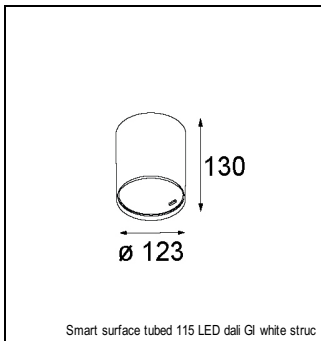

Art. Nr. 12761646

SPECIFICATIONS

Lamp	1x LED Array		
Gear / Transfo	LED gear not incl.		
Cut-out size	ø 108 h 100		
Weight	0.463kg		
Min. Distance	0.1 m		
IP	IP20		
Glow Wire Test	960°		
Lifetime	L80 B20 @ 50.000 hrs		
CRI	90		
Power supply	350mA 31Vf	500mA 32Vf	700mA 34Vf
Connected load	11W	16.25W	23.6W
Lumen	1046lm	1434lm	1908lm
Efficacy	95lm/W	88lm/W	81lm/W
UGR	15	17	17
Adjustability	Not Applicable		
Remark	! 3500K on request ! can be combined with Smart mask ! can be combined with Smart surface box & surface tubed (surface/suspension)		

GYPKIT

12290530 | GYPKIT 190X190 - Ø108

RECESSED-FRAME

12810230 | RECESSED RING Ø127 H100

SURFACE-BOX

12801209	SMART SURFACE BOX 115 2X LED DALI GI WHITE STRUC
12801232	SMART SURFACE BOX 115 2X LED DALI GI BLACK STRUC
12801109	SMART SURFACE BOX 115 2X LED 1-10V/PUSHDIM GI WHITE STRUC
12801132	SMART SURFACE BOX 115 2X LED 1-10V/PUSHDIM GI BLACK STRUC