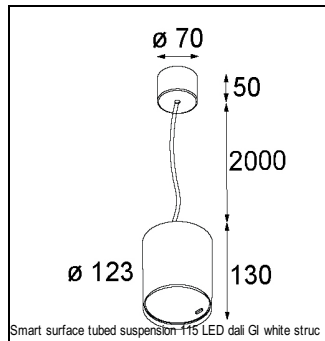

Art. Nr. 12761646

SPECIFICATIONS

Lamp	1x LED Array		
Gear / Transfo	LED gear not incl.		
Cut-out size	ø 108 h 100		
Weight	0.463kg		
Min. Distance	0.1 m		
IP	IP20		
Glow Wire Test	960°		
Lifetime	L80 B20 @ 50.000 hrs		
CRI	90		
Power supply	350mA 31Vf	500mA 32Vf	700mA 34Vf
Connected load	11W	16.25W	23.6W
Lumen	1046lm	1434lm	1908lm
Efficacy	95lm/W	88lm/W	81lm/W
UGR	15	17	17
Adjustability	Not Applicable		
Remark	! 3500K on request ! can be combined with Smart mask ! can be combined with Smart surface box & surface tubed (surface/suspension)		

GYPKIT

12290530 | GYPKIT 190X190 - Ø108

RECESSED-FRAME

12810230 | RECESSED RING Ø127 H100

SURFACE-BOX

12801209	SMART SURFACE BOX 115 2X LED DALI GI WHITE STRUC
12801232	SMART SURFACE BOX 115 2X LED DALI GI BLACK STRUC
12801109	SMART SURFACE BOX 115 2X LED 1-10V/PUSHDIM GI WHITE STRUC
12801132	SMART SURFACE BOX 115 2X LED 1-10V/PUSHDIM GI BLACK STRUC