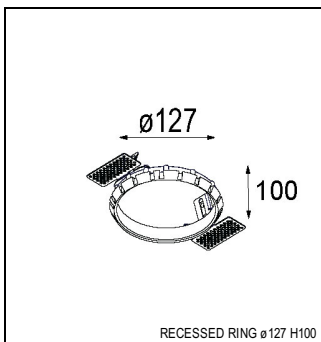

Art. Nr. 12761646

SPECIFICATIONS

Lamp	1x LED Array		
Gear / Transfo	LED gear not incl.		
Cut-out size	ø 108 h 100		
Weight	0.463kg		
Min. Distance	0.1 m		
IP	IP20		
Glow Wire Test	960°		
Lifetime	L80 B20 @ 50.000 hrs		
CRI	90		
Power supply	350mA 31Vf	500mA 32Vf	700mA 34Vf
Connected load	11W	16.25W	23.6W
Lumen	1046lm	1434lm	1908lm
Efficacy	95lm/W	88lm/W	81lm/W
UGR	15	17	17
Adjustability	Not Applicable		
Remark	! 3500K on request ! can be combined with Smart mask ! can be combined with Smart surface box & surface tubed (surface/suspension)		

GYPKIT

12290530 | GYPKIT 190X190 - Ø108

RECESSED-FRAME

12810230 | RECESSED RING Ø127 H100

SURFACE-BOX

12801209	SMART SURFACE BOX 115 2X LED DALI GI WHITE STRUC
12801232	SMART SURFACE BOX 115 2X LED DALI GI BLACK STRUC
12801109	SMART SURFACE BOX 115 2X LED 1-10V/PUSHDIM GI WHITE STRUC
12801132	SMART SURFACE BOX 115 2X LED 1-10V/PUSHDIM GI BLACK STRUC