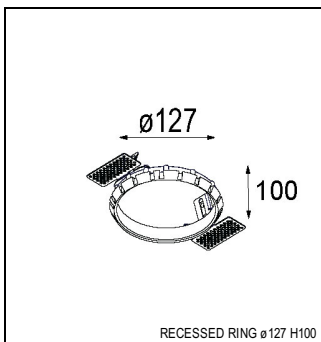

Art. Nr. 12761632

SPECIFICATIONS

Lamp	1x LED Array		
Gear / Transfo	LED gear not incl.		
Cut-out size	ø 108 h 100		
Weight	0.463kg		
Min. Distance	0.1 m		
IP	IP20		
Glow Wire Test	960°		
Lifetime	L80 B20 @ 50.000 hrs		
CRI	90		
Power supply	350mA 31Vf	500mA 32Vf	700mA 34Vf
Connected load	11W	16.25W	23.6W
Lumen	1037lm	1422lm	1892lm
Efficacy	94lm/W	88lm/W	80lm/W
UGR	15	16	17
Adjustability	Not Applicable		
Remark	! 3500K on request ! can be combined with Smart mask ! can be combined with Smart surface box & surface tubed (surface/suspension)		

GYPKIT

12290530 | GYPKIT 190X190 - Ø108

RECESSED-FRAME

12810230 | RECESSED RING Ø127 H100

SURFACE-BOX

12801209	SMART SURFACE BOX 115 2X LED DALI GI WHITE STRUC
12801232	SMART SURFACE BOX 115 2X LED DALI GI BLACK STRUC
12801109	SMART SURFACE BOX 115 2X LED 1-10V/PUSHDIM GI WHITE STRUC
12801132	SMART SURFACE BOX 115 2X LED 1-10V/PUSHDIM GI BLACK STRUC