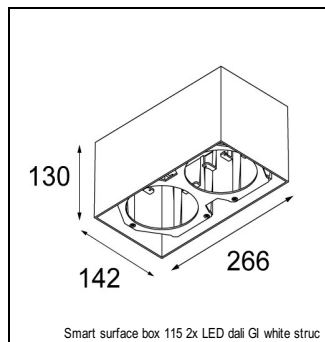

Art. Nr. 12761632

SPECIFICATIONS

Lamp	1x LED Array		
Gear / Transfo	LED gear not incl.		
Cut-out size	ø 108 h 100		
Weight	0.463kg		
Min. Distance	0.1 m		
IP	IP20		
Glow Wire Test	960°		
Lifetime	L80 B20 @ 50.000 hrs		
CRI	90		
Power supply	350mA 31Vf	500mA 32Vf	700mA 34Vf
Connected load	11W	16.25W	23.6W
Lumen	1037lm	1422lm	1892lm
Efficacy	94lm/W	88lm/W	80lm/W
UGR	15	16	17
Adjustability	Not Applicable		
Remark	! 3500K on request ! can be combined with Smart mask ! can be combined with Smart surface box & surface tubed (surface/suspension)		

GYPKIT

12290530 | GYPKIT 190X190 - Ø108

RECESSED-FRAME

12810230 | RECESSED RING Ø127 H100

SURFACE-BOX

12801209	SMART SURFACE BOX 115 2X LED DALI GI WHITE STRUC
12801232	SMART SURFACE BOX 115 2X LED DALI GI BLACK STRUC
12801109	SMART SURFACE BOX 115 2X LED 1-10V/PUSHDIM GI WHITE STRUC
12801132	SMART SURFACE BOX 115 2X LED 1-10V/PUSHDIM GI BLACK STRUC