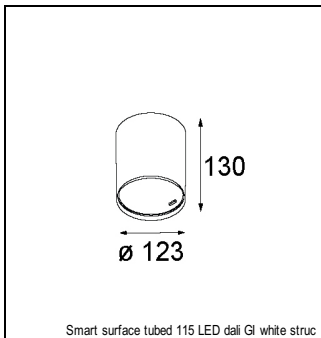

Art. Nr. 12761632

SPECIFICATIONS

Lamp	1x LED Array		
Gear / Transfo	LED gear not incl.		
Cut-out size	ø 108 h 100		
Weight	0.463kg		
Min. Distance	0.1 m		
IP	IP20		
Glow Wire Test	960°		
Lifetime	L80 B20 @ 50.000 hrs		
CRI	90		
Power supply	350mA 31Vf	500mA 32Vf	700mA 34Vf
Connected load	11W	16.25W	23.6W
Lumen	1037lm	1422lm	1892lm
Efficacy	94lm/W	88lm/W	80lm/W
UGR	15	16	17
Adjustability	Not Applicable		
Remark	! 3500K on request ! can be combined with Smart mask ! can be combined with Smart surface box & surface tubed (surface/suspension)		

GYPKIT

12290530 | GYPKIT 190X190 - Ø108

RECESSED-FRAME

12810230 | RECESSED RING Ø127 H100

SURFACE-BOX

12801209	SMART SURFACE BOX 115 2X LED DALI GI WHITE STRUC
12801232	SMART SURFACE BOX 115 2X LED DALI GI BLACK STRUC
12801109	SMART SURFACE BOX 115 2X LED 1-10V/PUSHDIM GI WHITE STRUC
12801132	SMART SURFACE BOX 115 2X LED 1-10V/PUSHDIM GI BLACK STRUC