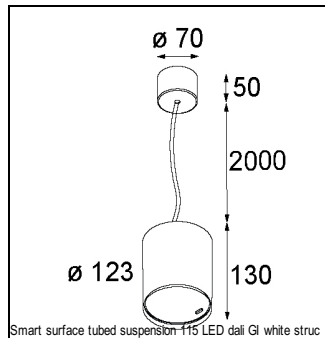

Art. Nr. 12761632

SPECIFICATIONS

Lamp	1x LED Array		
Gear / Transfo	LED gear not incl.		
Cut-out size	ø 108 h 100		
Weight	0.463kg		
Min. Distance	0.1 m		
IP	IP20		
Glow Wire Test	960°		
Lifetime	L80 B20 @ 50.000 hrs		
CRI	90		
Power supply	350mA 31Vf	500mA 32Vf	700mA 34Vf
Connected load	11W	16.25W	23.6W
Lumen	1037lm	1422lm	1892lm
Efficacy	94lm/W	88lm/W	80lm/W
UGR	15	16	17
Adjustability	Not Applicable		
Remark	! 3500K on request ! can be combined with Smart mask ! can be combined with Smart surface box & surface tubed (surface/suspension)		

GYPKIT

12290530 | GYPKIT 190X190 - Ø108

RECESSED-FRAME

12810230 | RECESSED RING Ø127 H100

SURFACE-BOX

12801209	SMART SURFACE BOX 115 2X LED DALI GI WHITE STRUC
12801232	SMART SURFACE BOX 115 2X LED DALI GI BLACK STRUC
12801109	SMART SURFACE BOX 115 2X LED 1-10V/PUSHDIM GI WHITE STRUC
12801132	SMART SURFACE BOX 115 2X LED 1-10V/PUSHDIM GI BLACK STRUC