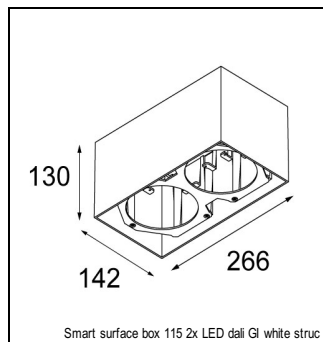

Art. Nr. 12761509

SPECIFICATIONS

Lamp	1x LED Array		
Gear / Transfo	LED gear not incl.		
Cut-out size	ø 108 h 100		
Weight	0.463kg		
Min. Distance	0.1 m		
IP	IP20		
Glow Wire Test	960°		
Lifetime	L80 B20 @ 50.000 hrs		
CRI	90		
Power supply	350mA 31Vf	500mA 32Vf	700mA 34Vf
Connected load	11W	16.25W	23.6W
Lumen	1046lm	1434lm	1908lm
Efficacy	95lm/W	88lm/W	81lm/W
UGR	15	16	17
Adjustability	Not Applicable		
Remark	! 3500K on request ! can be combined with Smart mask ! can be combined with Smart surface box & surface tubed (surface/suspension)		

GYPKIT

12290530 | GYPKIT 190X190 - Ø108

RECESSED-FRAME

12810230 | RECESSED RING Ø127 H100

SURFACE-BOX

12801209	SMART SURFACE BOX 115 2X LED DALI GI WHITE STRUC
12801232	SMART SURFACE BOX 115 2X LED DALI GI BLACK STRUC
12801109	SMART SURFACE BOX 115 2X LED 1-10V/PUSHDIM GI WHITE STRUC
12801132	SMART SURFACE BOX 115 2X LED 1-10V/PUSHDIM GI BLACK STRUC