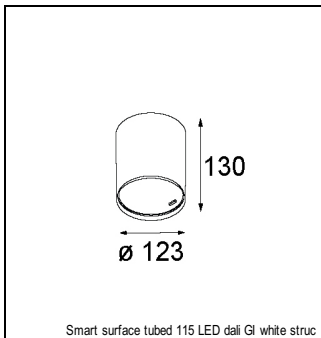

Art. Nr. 12761509

SPECIFICATIONS

Lamp	1x LED Array		
Gear / Transfo	LED gear not incl.		
Cut-out size	ø 108 h 100		
Weight	0.463kg		
Min. Distance	0.1 m		
IP	IP20		
Glow Wire Test	960°		
Lifetime	L80 B20 @ 50.000 hrs		
CRI	90		
Power supply	350mA 31Vf	500mA 32Vf	700mA 34Vf
Connected load	11W	16.25W	23.6W
Lumen	1046lm	1434lm	1908lm
Efficacy	95lm/W	88lm/W	81lm/W
UGR	15	16	17
Adjustability	Not Applicable		
Remark	! 3500K on request ! can be combined with Smart mask ! can be combined with Smart surface box & surface tubed (surface/suspension)		

GYPKIT

12290530 | GYPKIT 190X190 - Ø108

RECESSED-FRAME

12810230 | RECESSED RING Ø127 H100

SURFACE-BOX

12801209	SMART SURFACE BOX 115 2X LED DALI GI WHITE STRUC
12801232	SMART SURFACE BOX 115 2X LED DALI GI BLACK STRUC
12801109	SMART SURFACE BOX 115 2X LED 1-10V/PUSHDIM GI WHITE STRUC
12801132	SMART SURFACE BOX 115 2X LED 1-10V/PUSHDIM GI BLACK STRUC