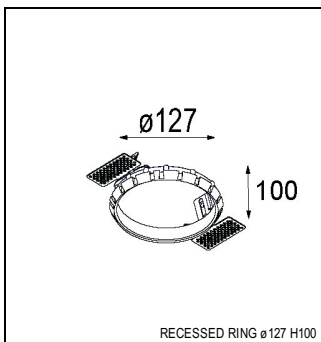

Art. Nr. 12761509

SPECIFICATIONS

Lamp	1x LED Array		
Gear / Transfo	LED gear not incl.		
Cut-out size	ø 108 h 100		
Weight	0.463kg		
Min. Distance	0.1 m		
IP	IP20		
Glow Wire Test	960°		
Lifetime	L80 B20 @ 50.000 hrs		
CRI	90		
Power supply	350mA 31Vf	500mA 32Vf	700mA 34Vf
Connected load	11W	16.25W	23.6W
Lumen	1046lm	1434lm	1908lm
Efficacy	95lm/W	88lm/W	81lm/W
UGR	15	16	17
Adjustability	Not Applicable		
Remark	! 3500K on request ! can be combined with Smart mask ! can be combined with Smart surface box & surface tubed (surface/suspension)		

GYPKIT

12290530 | GYPKIT 190X190 - Ø108

RECESSED-FRAME

12810230 | RECESSED RING Ø127 H100

SURFACE-BOX

12801209	SMART SURFACE BOX 115 2X LED DALI GI WHITE STRUC
12801232	SMART SURFACE BOX 115 2X LED DALI GI BLACK STRUC
12801109	SMART SURFACE BOX 115 2X LED 1-10V/PUSHDIM GI WHITE STRUC
12801132	SMART SURFACE BOX 115 2X LED 1-10V/PUSHDIM GI BLACK STRUC