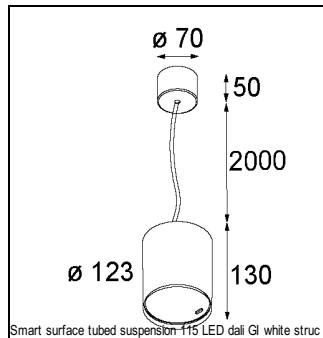

Art. Nr. 12761509

SPECIFICATIONS

Lamp	1x LED Array		
Gear / Transfo	LED gear not incl.		
Cut-out size	ø 108 h 100		
Weight	0.463kg		
Min. Distance	0.1 m		
IP	IP20		
Glow Wire Test	960°		
Lifetime	L80 B20 @ 50.000 hrs		
CRI	90		
Power supply	350mA 31Vf	500mA 32Vf	700mA 34Vf
Connected load	11W	16.25W	23.6W
Lumen	1046lm	1434lm	1908lm
Efficacy	95lm/W	88lm/W	81lm/W
UGR	15	16	17
Adjustability	Not Applicable		
Remark	! 3500K on request ! can be combined with Smart mask ! can be combined with Smart surface box & surface tubed (surface/suspension)		

GYPKIT

12290530 | GYPKIT 190X190 - Ø108

RECESSED-FRAME

12810230 | RECESSED RING Ø127 H100

SURFACE-BOX

12801209	SMART SURFACE BOX 115 2X LED DALI GI WHITE STRUC
12801232	SMART SURFACE BOX 115 2X LED DALI GI BLACK STRUC
12801109	SMART SURFACE BOX 115 2X LED 1-10V/PUSHDIM GI WHITE STRUC
12801132	SMART SURFACE BOX 115 2X LED 1-10V/PUSHDIM GI BLACK STRUC