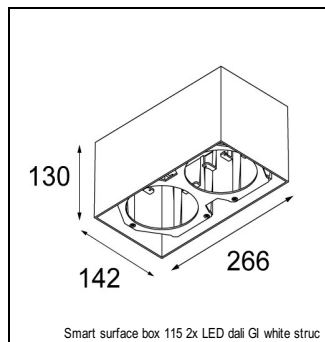

Art. Nr. 12761446

SPECIFICATIONS

Lamp	1x LED Array		
Gear / Transfo	LED gear not incl.		
Cut-out size	ø 108 h 100		
Weight	0.463kg		
Min. Distance	0.1 m		
IP	IP20		
Glow Wire Test	960°		
Lifetime	L80 B20 @ 50.000 hrs		
CRI	90		
Power supply	350mA 31Vf	500mA 32Vf	700mA 34Vf
Connected load	11W	16.25W	23.6W
Lumen	1046lm	1434lm	1908lm
Efficacy	95lm/W	88lm/W	81lm/W
UGR	15	16	17
Adjustability	Not Applicable		
Remark	! 3500K on request ! can be combined with Smart mask ! can be combined with Smart surface box & surface tubed (surface/suspension)		

GYPKIT

12290530 | GYPKIT 190X190 - Ø108

RECESSED-FRAME

12810230 | RECESSED RING Ø127 H100

SURFACE-BOX

12801209	SMART SURFACE BOX 115 2X LED DALI GI WHITE STRUC
12801232	SMART SURFACE BOX 115 2X LED DALI GI BLACK STRUC
12801109	SMART SURFACE BOX 115 2X LED 1-10V/PUSHDIM GI WHITE STRUC
12801132	SMART SURFACE BOX 115 2X LED 1-10V/PUSHDIM GI BLACK STRUC