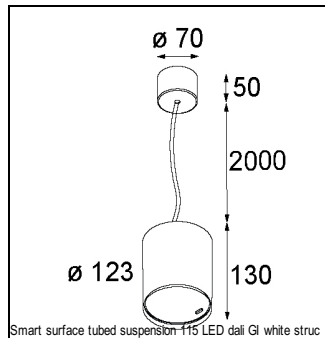

Art. Nr. 12761446

SPECIFICATIONS

Lamp	1x LED Array		
Gear / Transfo	LED gear not incl.		
Cut-out size	ø 108 h 100		
Weight	0.463kg		
Min. Distance	0.1 m		
IP	IP20		
Glow Wire Test	960°		
Lifetime	L80 B20 @ 50.000 hrs		
CRI	90		
Power supply	350mA 31Vf	500mA 32Vf	700mA 34Vf
Connected load	11W	16.25W	23.6W
Lumen	1046lm	1434lm	1908lm
Efficacy	95lm/W	88lm/W	81lm/W
UGR	15	16	17
Adjustability	Not Applicable		
Remark	! 3500K on request ! can be combined with Smart mask ! can be combined with Smart surface box & surface tubed (surface/suspension)		

GYPKIT

12290530 | GYPKIT 190X190 - Ø108

RECESSED-FRAME

12810230 | RECESSED RING Ø127 H100

SURFACE-BOX

12801209	SMART SURFACE BOX 115 2X LED DALI GI WHITE STRUC
12801232	SMART SURFACE BOX 115 2X LED DALI GI BLACK STRUC
12801109	SMART SURFACE BOX 115 2X LED 1-10V/PUSHDIM GI WHITE STRUC
12801132	SMART SURFACE BOX 115 2X LED 1-10V/PUSHDIM GI BLACK STRUC