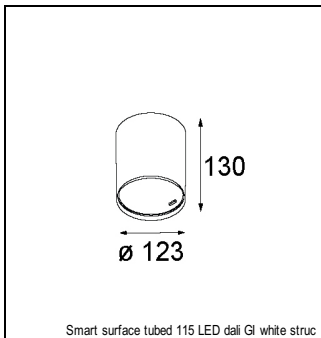

Art. Nr. 12761446

SPECIFICATIONS

Lamp	1x LED Array		
Gear / Transfo	LED gear not incl.		
Cut-out size	ø 108 h 100		
Weight	0.463kg		
Min. Distance	0.1 m		
IP	IP20		
Glow Wire Test	960°		
Lifetime	L80 B20 @ 50.000 hrs		
CRI	90		
Power supply	350mA 31Vf	500mA 32Vf	700mA 34Vf
Connected load	11W	16.25W	23.6W
Lumen	1046lm	1434lm	1908lm
Efficacy	95lm/W	88lm/W	81lm/W
UGR	15	16	17
Adjustability	Not Applicable		
Remark	! 3500K on request ! can be combined with Smart mask ! can be combined with Smart surface box & surface tubed (surface/suspension)		

GYPKIT

12290530 | GYPKIT 190X190 - Ø108

RECESSED-FRAME

12810230 | RECESSED RING Ø127 H100

SURFACE-BOX

12801209	SMART SURFACE BOX 115 2X LED DALI GI WHITE STRUC
12801232	SMART SURFACE BOX 115 2X LED DALI GI BLACK STRUC
12801109	SMART SURFACE BOX 115 2X LED 1-10V/PUSHDIM GI WHITE STRUC
12801132	SMART SURFACE BOX 115 2X LED 1-10V/PUSHDIM GI BLACK STRUC