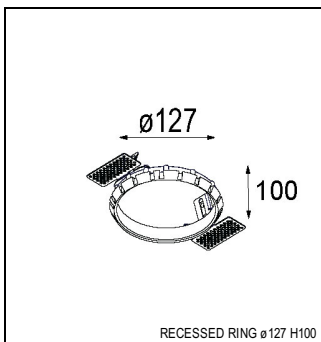

Art. Nr. 12761446

SPECIFICATIONS

Lamp	1x LED Array		
Gear / Transfo	LED gear not incl.		
Cut-out size	ø 108 h 100		
Weight	0.463kg		
Min. Distance	0.1 m		
IP	IP20		
Glow Wire Test	960°		
Lifetime	L80 B20 @ 50.000 hrs		
CRI	90		
Power supply	350mA 31Vf	500mA 32Vf	700mA 34Vf
Connected load	11W	16.25W	23.6W
Lumen	1046lm	1434lm	1908lm
Efficacy	95lm/W	88lm/W	81lm/W
UGR	15	16	17
Adjustability	Not Applicable		
Remark	! 3500K on request ! can be combined with Smart mask ! can be combined with Smart surface box & surface tubed (surface/suspension)		

GYPKIT

12290530 | GYPKIT 190X190 - Ø108

RECESSED-FRAME

12810230 | RECESSED RING Ø127 H100

SURFACE-BOX

12801209	SMART SURFACE BOX 115 2X LED DALI GI WHITE STRUC
12801232	SMART SURFACE BOX 115 2X LED DALI GI BLACK STRUC
12801109	SMART SURFACE BOX 115 2X LED 1-10V/PUSHDIM GI WHITE STRUC
12801132	SMART SURFACE BOX 115 2X LED 1-10V/PUSHDIM GI BLACK STRUC